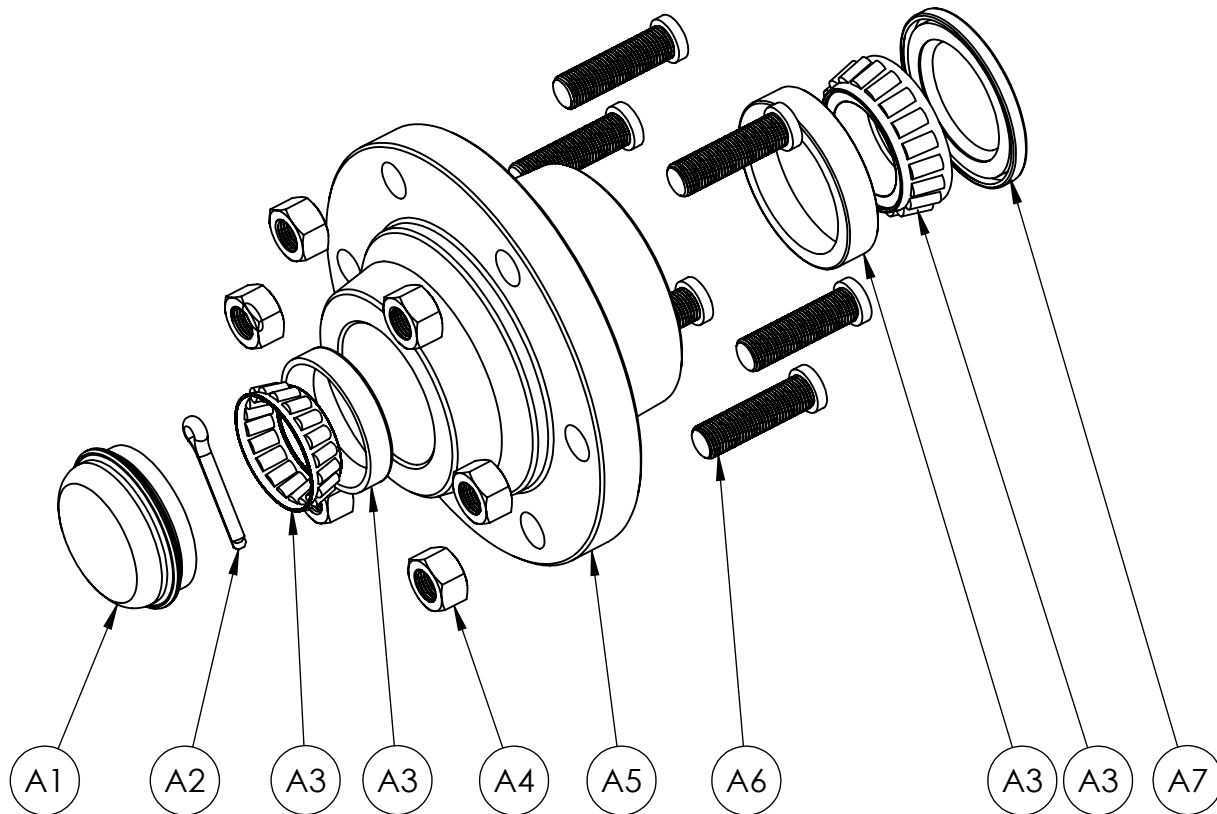

ITEM	PART NUMBER	DESCRIPTION	QTY
1	PW-LT048	12K HITCH	1
2	RR-CA101	TONGUE	1
3	PW-LT143	TRANSPORT LOCK	2
4	PHWC-A303	TONGUE PIN	2
5	310-TRC	3 X 10 CYLINDER TIE ROD	2
6	PRR-2BER	2-3/16" 2 BOLT BEARING	2
7	RR-CA110*	10" DIAMETER PIPE ASSEMBLY	1
7	RR-CA112*	12" DIAMETER PIPE ASSEMBLY	1
7	RR-CA114*	14" DIAMETER PIPE ASSEMBLY	1
8	PW-LWT034	27 X 9.5-15 TIRE	2 OR 4*
9	PW-LWT023	15 X 6 RIM	2 OR 4*
10	PW-LWA001	6 ON 6 HUB ASSEMBLY	2 OR 4*
11	PW-LT015	SPINDLE	2 OR 4*

www.porterswelding.com

Inside Diameter / Outside Diameter

ITEM	PART NUMBER	DESCRIPTION	QTY
R1	162200D	16/22 RINGS	*
R2	14200D	14/20 RINGS	*
R3	121600D	12/16 RINGS	*

* THE SERIAL NUMBER OF THE EQUIPMENT IS REQUIRED

CALL YOUR LOCAL DEALER FOR PARTS

RING ROLLER TRANSPORT

PARTS BOOK

MODELS: PRR-HT212, PRR-HT213, PRR-HT213, PRR-HT214,
 PRR-HT415, PRR-HT416, PRR-HT417, PRR-HT418, PRR-HT419, PRR-HT420,
 PRR-HT421, PRR-HT422 & PRR-HT423

www.porterswelding.com

ITEM	PART NUMBER	DESCRIPTION	QTY
A1	PW-LWT008	DUST CAP	1
A2	PW-LWT023	COTTER PIN	1
A3	606-BER	BEARING KIT	1
A4	PW-LWT016	LUG NUT	6
A5	PW-LWT001	6 ON 6 HUB	1
A6	PW-LWT002	6 ON 6 STUD	6
A7	PW-LWT007	SEAL	1