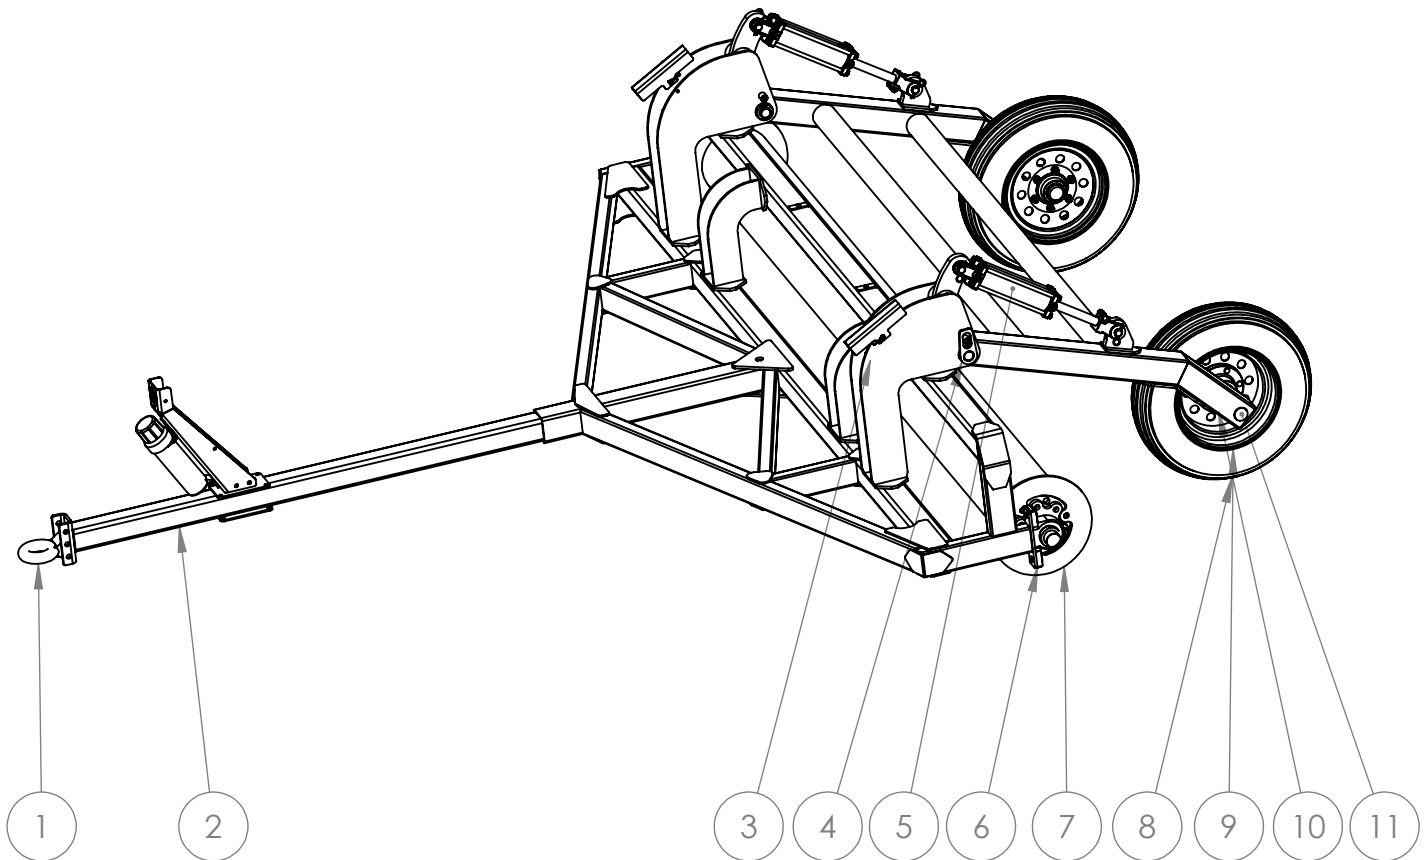

RING ROLLER TRANSPORT

PARTS BOOK

MODELS: PRR-HT212, PRR-HT213, PRR-HT213, PRR-HT214,
 PRR-HT415, PRR-HT416, PRR-HT417, PRR-HT418, PRR-HT419, PRR-HT420,
 PRR-HT421, PRR-HT422 & PRR-HT423

www.porterswelding.com

ITEM	PART NUMBER	DESCRIPTION	QTY
1	PW-LT048	12K HITCH	1
2	RR-CA101	TONGUE	1
3	PW-LT143	TRANSPORT LOCK	2
4	PHWC-A303	TONGUE PIN	2
5	310-TRC	3 X 10 CYLINDER TIE ROD	2
6	PRR-2BER	2-3/16" 2 BOLT BEARING	2
7	RR-CA110*	10" DIAMETER PIPE ASSEMBLY	1
7	RR-CA112*	12" DIAMETER PIPE ASSEMBLY	1
7	RR-CA114*	14" DIAMETER PIPE ASSEMBLY	1
8	PW-LWT034	27 X 9.5-15 TIRE	2 OR 4*
9	PW-LWT023	15 X 6 RIM	2 OR 4*
10	PW-LWA001	6 ON 6 HUB ASSEMBLY	2 OR 4*
11	PW-LT015	SPINDLE	2 OR 4*

* THE SERIAL NUMBER OF THE EQUIPMENT IS REQUIRED

CALL YOUR LOCAL DEALER FOR PARTS

RING ROLLER TRANSPORT

PARTS BOOK

MODELS: PRR-HT212, PRR-HT213, PRR-HT213, PRR-HT214,
PRR-HT415, PRR-HT416, PRR-HT417, PRR-HT418, PRR-HT419, PRR-HT420,
PRR-HT421, PRR-HT422 & PRR-HT423