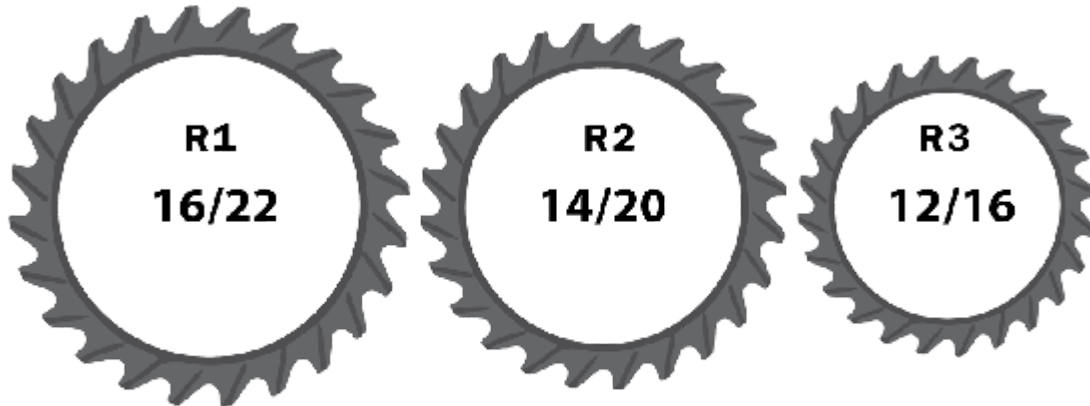

ITEM	PART NUMBER	DESCRIPTION	QTY
1	PW-LT048	12K HITCH	1
2	RR-CA101	TONGUE	1
3	PW-LT143	TRANSPORT LOCK	2
4	PHWC-A303	TONGUE PIN	2
5	310-TRC	3 X 10 CYLINDER TIE ROD	2
6	PRR-2BER	2-3/16" 2 BOLT BEARING	2
7	RR-CA110*	10" DIAMETER PIPE ASSEMBLY	1
7	RR-CA112*	12" DIAMETER PIPE ASSEMBLY	1
7	RR-CA114*	14" DIAMETER PIPE ASSEMBLY	1
8	PW-LWT034	27 X 9.5-15 TIRE	2 OR 4*
9	PW-LWT023	15 X 6 RIM	2 OR 4*
10	PW-LWA001	6 ON 6 HUB ASSEMBLY	2 OR 4*
11	PW-LT015	SPINDLE	2 OR 4*

* THE SERIAL NUMBER OF THE EQUIPMENT IS REQUIRED

CALL YOUR LOCAL DEALER FOR PARTS

RING ROLLER TRANSPORT

PARTS BOOK

MODELS: PRR-HT212, PRR-HT213, PRR-HT213, PRR-HT214,
PRR-HT415, PRR-HT416, PRR-HT417, PRR-HT418, PRR-HT419, PRR-HT420,
PRR-HT421, PRR-HT422 & PRR-HT423

www.porterswelding.com

Inside Diameter / Outside Diameter

ITEM	PART NUMBER	DESCRIPTION	QTY
R1	162200D	16/22 RINGS	*
R2	14200D	14/20 RINGS	*
R3	121600D	12/16 RINGS	*

* THE SERIAL NUMBER OF THE EQUIPMENT IS REQUIRED