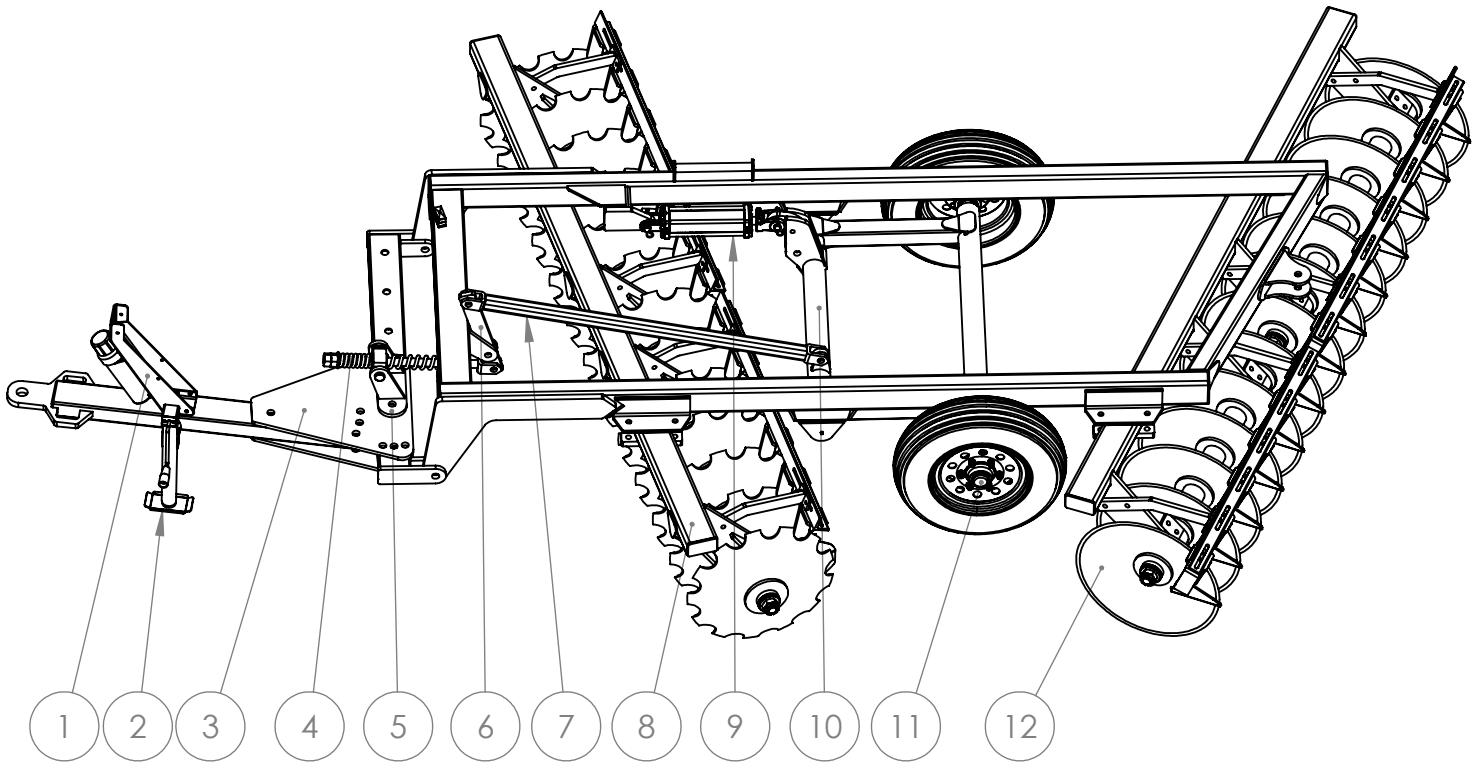

ITEM	PART NUMBER	DESCRIPTION	QTY
1	PW-LA108	DOCUMENT HOLDER	1
2	PW-LT130	TRAILER JACK	1
3	POD-CA103	HITCH BAR ASSEMBLY	1
4	POD-CA206	LEVELER SPRING ASSEMBLY	1
4	POD-SPR	LEVELER SPRING	2
5	POD-CA101	LEVELER ASSEMBLY	1
6	POD-CT217	LEVELER ARM	1
7	POD-CA205	LEVELLING TUBE ASSEMBLY	1
8	POD-FGA*	FRONT GANG ASSEMBLY	2
9	310-TRC	3X10 CYLINDER	1
9	SLK-30125**	3X10 CYLINDER SEAL KIT	2
10	POD-CA300	AXLE ASSEMBLY	1
11	PW-LWA001	6 ON 6 HUB ASSEMBLY	2
12	POD-RGA*	REAR GANG ASSEMBLY	2

* THE SERIAL NUMBER OF THE EQUIPMENT IS REQUIRED

** BRAND NAME, BORE SIZE AND ROD SIZE ARE REQUIRED

ORCHARD DISC

PARTS BOOK

MODELS: POD108, POD117, POD126 & POD144

www.porterswelding.com

FRONT GANG ASSEMBLY

ITEM	PART NUMBER	DESCRIPTION	QTY			
			POD108	POD117	POD126	POD144
13	PDSC9A*	SCRAPER ANGLE	4	4	4	4
14	PDSC-CA011	SPERATOR SPOOL ASSEMBLY SMALL	4	4	4	4
15	PDSC-CA010	SPERATOR SPOOL ASSEMBLY LARGE	4	4	4	4
16	PDSC-CA001	9" SPERATOR SPOOL ASSEMBLY	6	7	8	10
17	PDSC-CA040	FRONT MUD SCRAPER ASSEMBLY	12	13	14	16
18	PAXL-15*	1-1/2" AXLE	4	4	4	4
19	PDSC-CT018	AXLE END BUSHING	2	2	2	2
20	PDSC-CA021	LARGE DISC BUSHING ASSEMBLY	2	2	2	2
21	POD-BER	TRUNION BEARING	2	2	2	2
22	POD-CT406	BEARING RETAINER PLATE	8	8	8	8
23	PDB-24N	24" NOTCHED DISC	12	13	14	16
24	PDSC-CA022	SMALL DISC BUSHING ASSEMBLY	2	2	2	2

* THE SERIAL NUMBER OF THE EQUIPMENT IS REQUIRED

ORCHARD DISC

PARTS BOOK

MODELS: POD108, POD117, POD126 & POD144

www.porterswelding.com

REAR GANG ASSEMBLY

ITEM	PART NUMBER	DESCRIPTION	QTY			
			POD108	POD117	POD126	POD144
24	PDSC9A*	SCRAPER ANGLE	4	4	4	4
25	PDSC-CA011	SPERATOR SPOOL ASSEMBLY SMALL	4	4	4	4
26	PDSC-CA010	SPERATOR SPOOL ASSEMBLY LARGE	4	4	4	4
27	PDSC-CA001	9" SPERATOR SPOOL ASSEMBLY	6	7	8	10
28	PDSC-CA044	REAR MUD SCRAPER ASSEMBLY	12	13	14	16
29	PDSC-CT018	AXLE END BUSHING	2	2	2	2
30	PDSC-CA021	LARGE DISC BUSHING ASSEMBLY	2	2	2	2
31	POD-BER	TRUNION BEARING	2	2	2	2
32	POD-CT406	BEARING RETAINER PLATE	8	8	8	8
33	PDB-24	24" DISC	12	13	14	16
34	PDSC-CA022	SMALL DISC BUSHING ASSEMBLY	2	2	2	2