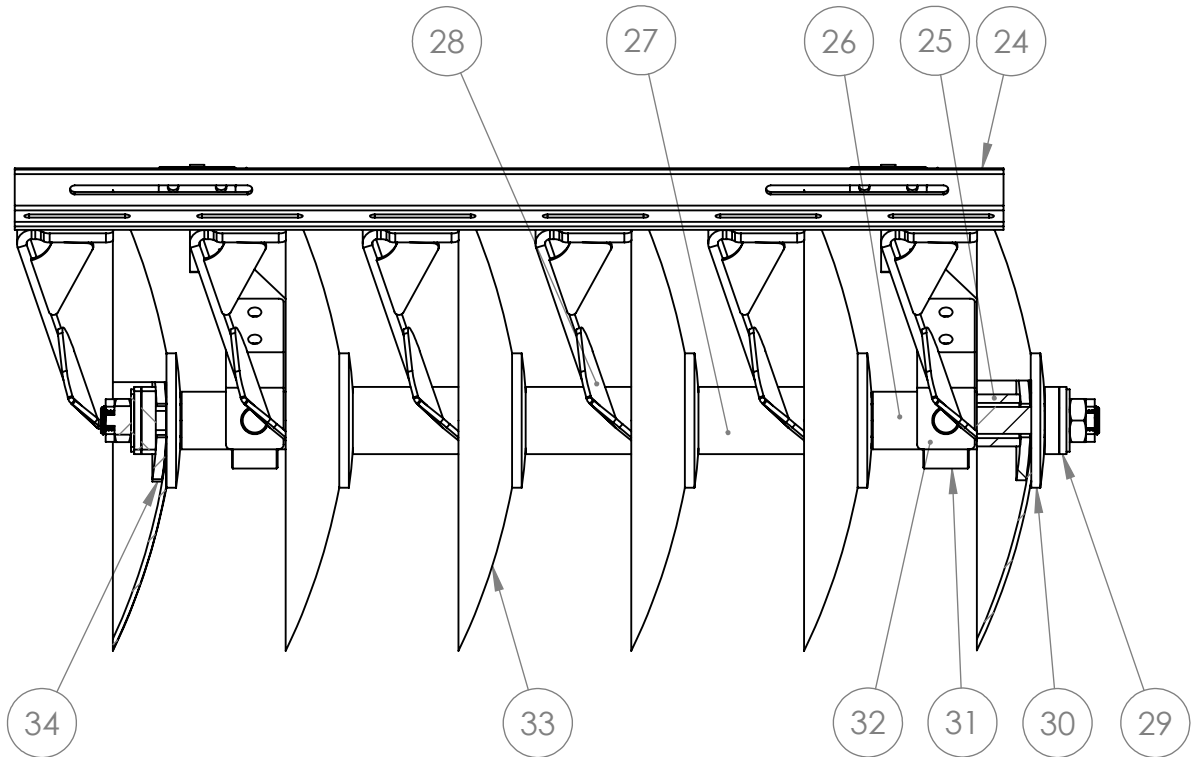

ITEM	PART NUMBER	DESCRIPTION	QTY			
			POD108	POD117	POD126	POD144
13	PDSC9A*	SCRAPER ANGLE	4	4	4	4
14	PDSC-CA011	SPERATOR SPOOL ASSEMBLY SMALL	4	4	4	4
15	PDSC-CA010	SPERATOR SPOOL ASSEMBLY LARGE	4	4	4	4
16	PDSC-CA001	9" SPERATOR SPOOL ASSEMBLY	6	7	8	10
17	PDSC-CA040	FRONT MUD SCRAPER ASSEMBLY	12	13	14	16
18	PAXL-15*	1-1/2" AXLE	4	4	4	4
19	PDSC-CT018	AXLE END BUSHING	2	2	2	2
20	PDSC-CA021	LARGE DISC BUSHING ASSEMBLY	2	2	2	2
21	POD-BER	TRUNION BEARING	2	2	2	2
22	POD-CT406	BEARING RETAINER PLATE	8	8	8	8
23	PDB-24N	24" NOTCHED DISC	12	13	14	16
24	PDSC-CA022	SMALL DISC BUSHING ASSEMBLY	2	2	2	2

* THE SERIAL NUMBER OF THE EQUIPMENT IS REQUIRED

ORCHARD DISC

PARTS BOOK

MODELS: POD108, POD117, POD126 & POD144

www.porterswelding.com

REAR GANG ASSEMBLY

ITEM	PART NUMBER	DESCRIPTION	QTY			
			POD108	POD117	POD126	POD144
24	PDSC9A*	SCRAPER ANGLE	4	4	4	4
25	PDSC-CA011	SPERATOR SPOOL ASSEMBLY SMALL	4	4	4	4
26	PDSC-CA010	SPERATOR SPOOL ASSEMBLY LARGE	4	4	4	4
27	PDSC-CA001	9" SPERATOR SPOOL ASSEMBLY	6	7	8	10
28	PDSC-CA044	REAR MUD SCRAPER ASSEMBLY	12	13	14	16
29	PDSC-CT018	AXLE END BUSHING	2	2	2	2
30	PDSC-CA021	LARGE DISC BUSHING ASSEMBLY	2	2	2	2
31	POD-BER	TRUNION BEARING	2	2	2	2
32	POD-CT406	BEARING RETAINER PLATE	8	8	8	8
33	PDB-24	24" DISC	12	13	14	16
34	PDSC-CA022	SMALL DISC BUSHING ASSEMBLY	2	2	2	2

* THE SERIAL NUMBER OF THE EQUIPMENT IS REQUIRED

ORCHARD DISC

PARTS BOOK

MODELS: POD108, POD117, POD126 & POD144

www.porterswelding.com

ITEM	PART NUMBER	DESCRIPTION	QTY
A1	PW-LWT008	DUST CAP	1
A2	PW-LWT023	COTTER PIN	1
A3	606-BER	BEARING KIT	1
A4	PW-LWT016	LUG NUT	6
A5	PW-LWT001	6 ON 6 HUB	1
A6	PW-LWT002	6 ON 6 STUD	6
A7	PW-LWT007	SEAL	1