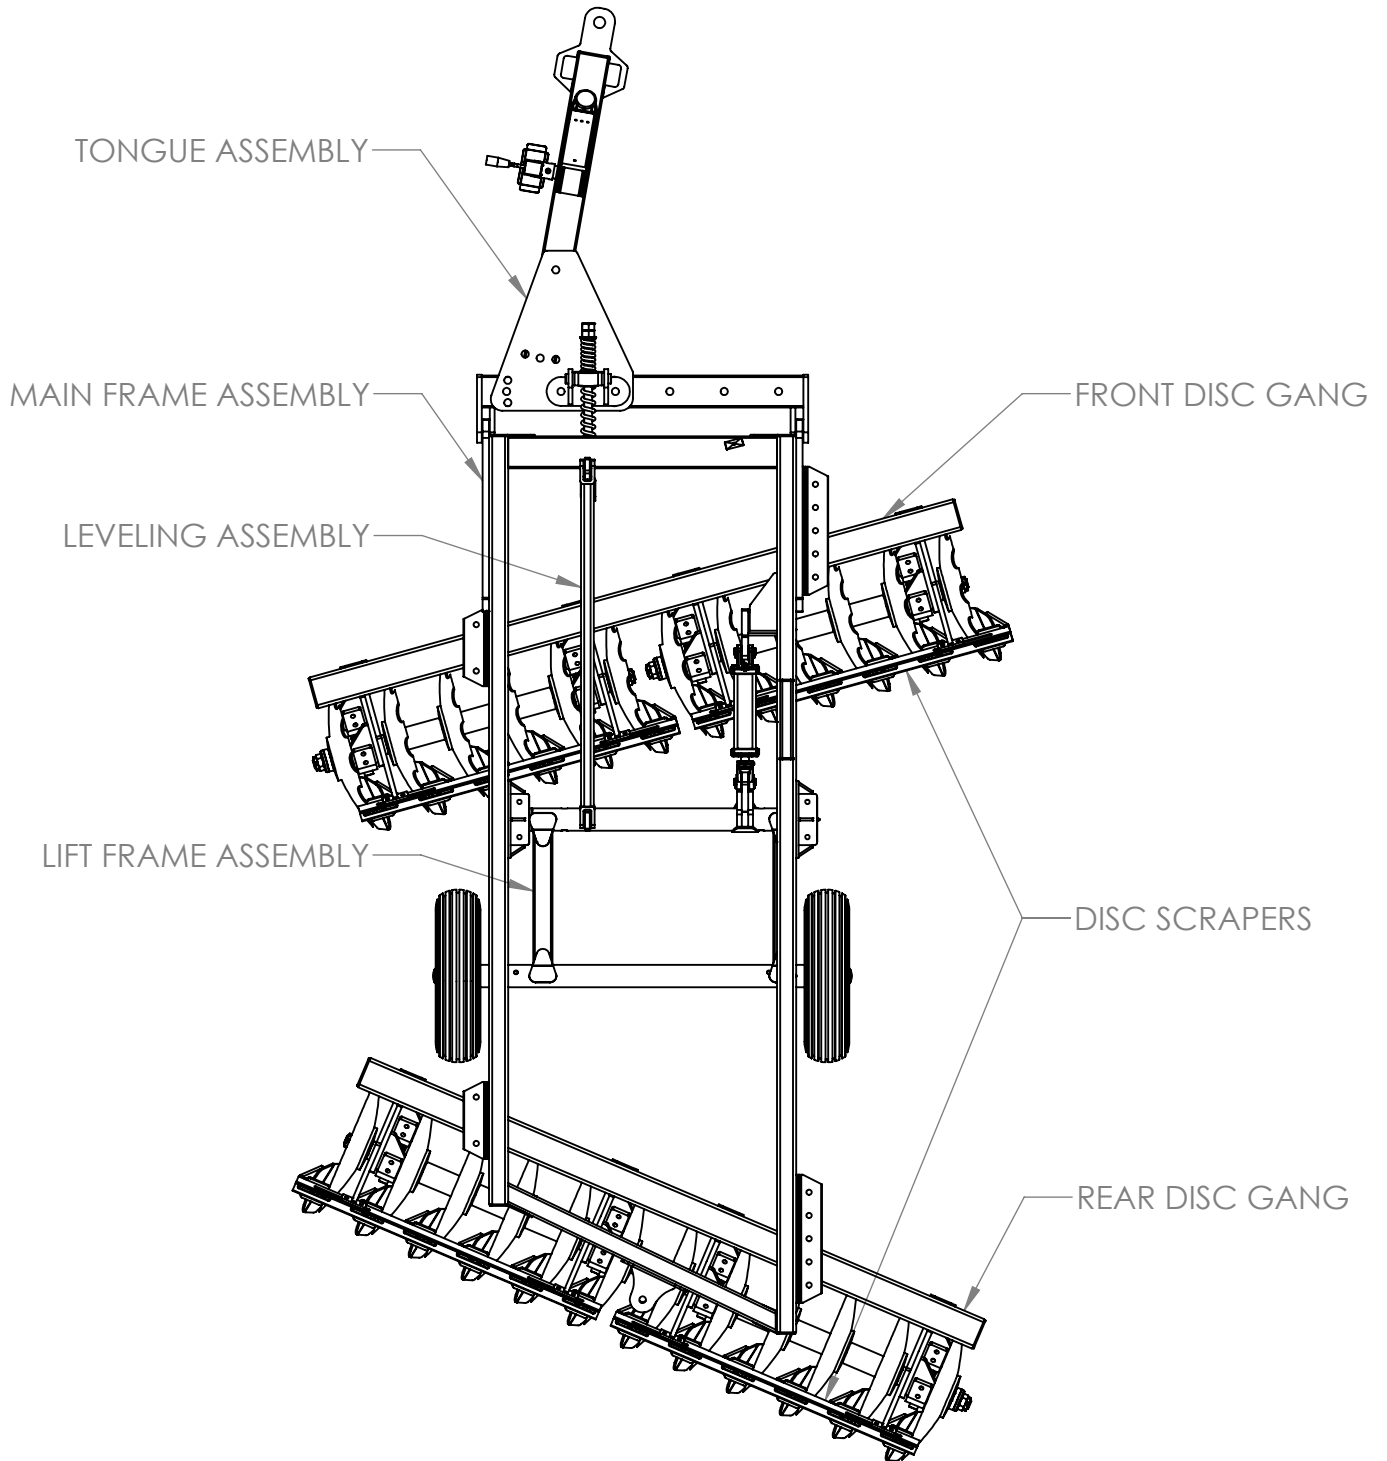

ORCHARD DISC

PARTS BOOK

MODELS: POD108, POD117, POD126 & POD144

www.porterswelding.com