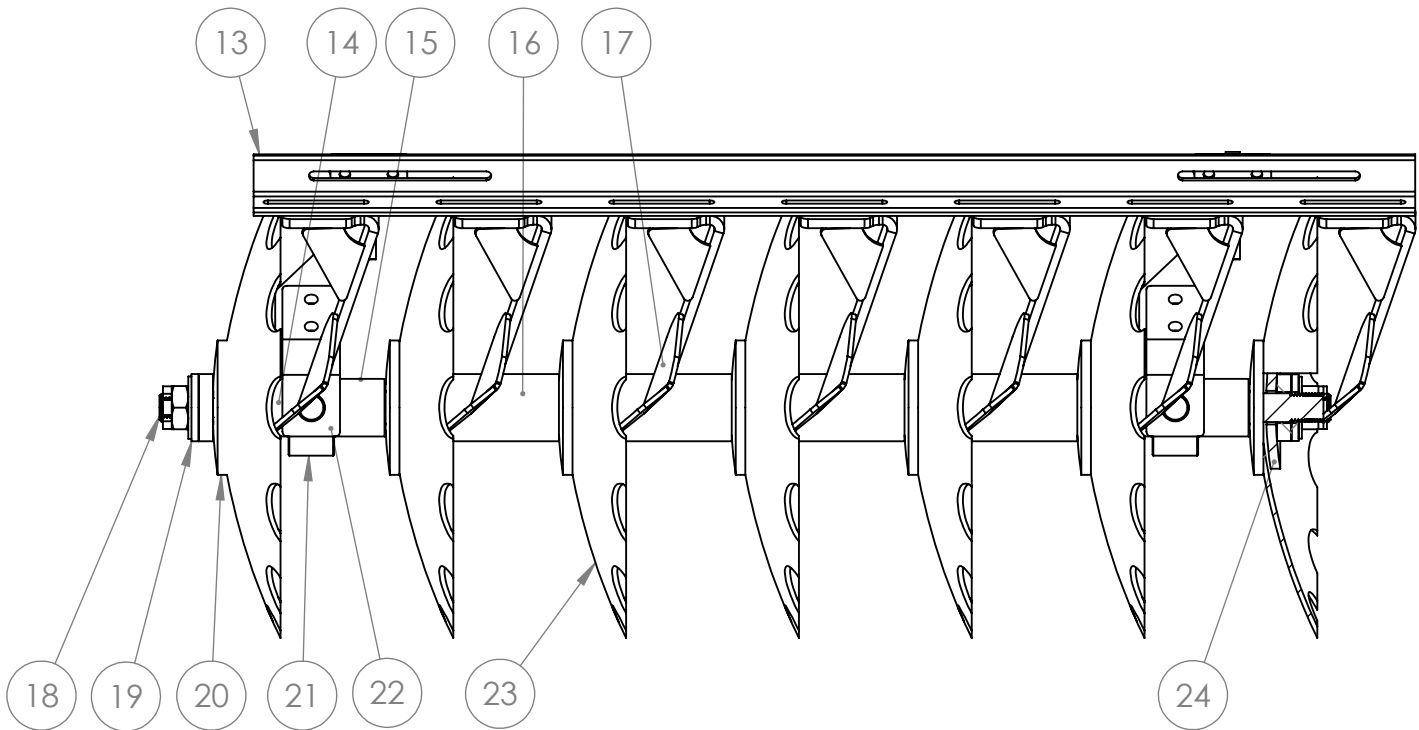

ITEM	PART NUMBER	DESCRIPTION	QTY
1	PW-LA108	DOCUMENT HOLDER	1
2	PW-LT130	TRAILER JACK	1
3	POD-CA103	HITCH BAR ASSEMBLY	1
4	POD-CA206	LEVELER SPRING ASSEMBLY	1
4	POD-SPR	LEVELER SPRING	2
5	POD-CA101	LEVELER ASSEMBLY	1
6	POD-CT217	LEVELER ARM	1
7	POD-CA205	LEVELLING TUBE ASSEMBLY	1
8	POD-FGA*	FRONT GANG ASSEMBLY	2
9	310-TRC	3X10 CYLINDER	1
9	SLK-30125**	3X10 CYLINDER SEAL KIT	2
10	POD-CA300	AXLE ASSEMBLY	1
11	PW-LWA001	6 ON 6 HUB ASSEMBLY	2
12	POD-RGA*	REAR GANG ASSEMBLY	2

* THE SERIAL NUMBER OF THE EQUIPMENT IS REQUIRED

** BRAND NAME, BORE SIZE AND ROD SIZE ARE REQUIRED

ORCHARD DISC

PARTS BOOK

MODELS: POD108, POD117, POD126 & POD144

www.porterswelding.com

FRONT GANG ASSEMBLY

ITEM	PART NUMBER	DESCRIPTION	QTY			
			POD108	POD117	POD126	POD144
13	PDSC9A*	SCRAPER ANGLE	4	4	4	4
14	PDSC-CA011	SPERATOR SPOOL ASSEMBLY SMALL	4	4	4	4
15	PDSC-CA010	SPERATOR SPOOL ASSEMBLY LARGE	4	4	4	4
16	PDSC-CA001	9" SPERATOR SPOOL ASSEMBLY	6	7	8	10
17	PDSC-CA040	FRONT MUD SCRAPER ASSEMBLY	12	13	14	16
18	PAXL-15*	1-1/2" AXLE	4	4	4	4
19	PDSC-CT018	AXLE END BUSHING	2	2	2	2
20	PDSC-CA021	LARGE DISC BUSHING ASSEMBLY	2	2	2	2
21	POD-BER	TRUNION BEARING	2	2	2	2
22	POD-CT406	BEARING RETAINER PLATE	8	8	8	8
23	PDB-24N	24" NOTCHED DISC	12	13	14	16
24	PDSC-CA022	SMALL DISC BUSHING ASSEMBLY	2	2	2	2

* THE SERIAL NUMBER OF THE EQUIPMENT IS REQUIRED

ORCHARD DISC

PARTS BOOK

MODELS: POD108, POD117, POD126 & POD144

www.porterswelding.com

REAR GANG ASSEMBLY

ITEM	PART NUMBER	DESCRIPTION	QTY			
			POD108	POD117	POD126	POD144
24	PDSC9A*	SCRAPER ANGLE	4	4	4	4
25	PDSC-CA011	SPERATOR SPOOL ASSEMBLY SMALL	4	4	4	4
26	PDSC-CA010	SPERATOR SPOOL ASSEMBLY LARGE	4	4	4	4
27	PDSC-CA001	9" SPERATOR SPOOL ASSEMBLY	6	7	8	10
28	PDSC-CA044	REAR MUD SCRAPER ASSEMBLY	12	13	14	16
29	PDSC-CT018	AXLE END BUSHING	2	2	2	2
30	PDSC-CA021	LARGE DISC BUSHING ASSEMBLY	2	2	2	2
31	POD-BER	TRUNION BEARING	2	2	2	2
32	POD-CT406	BEARING RETAINER PLATE	8	8	8	8
33	PDB-24	24" DISC	12	13	14	16
34	PDSC-CA022	SMALL DISC BUSHING ASSEMBLY	2	2	2	2