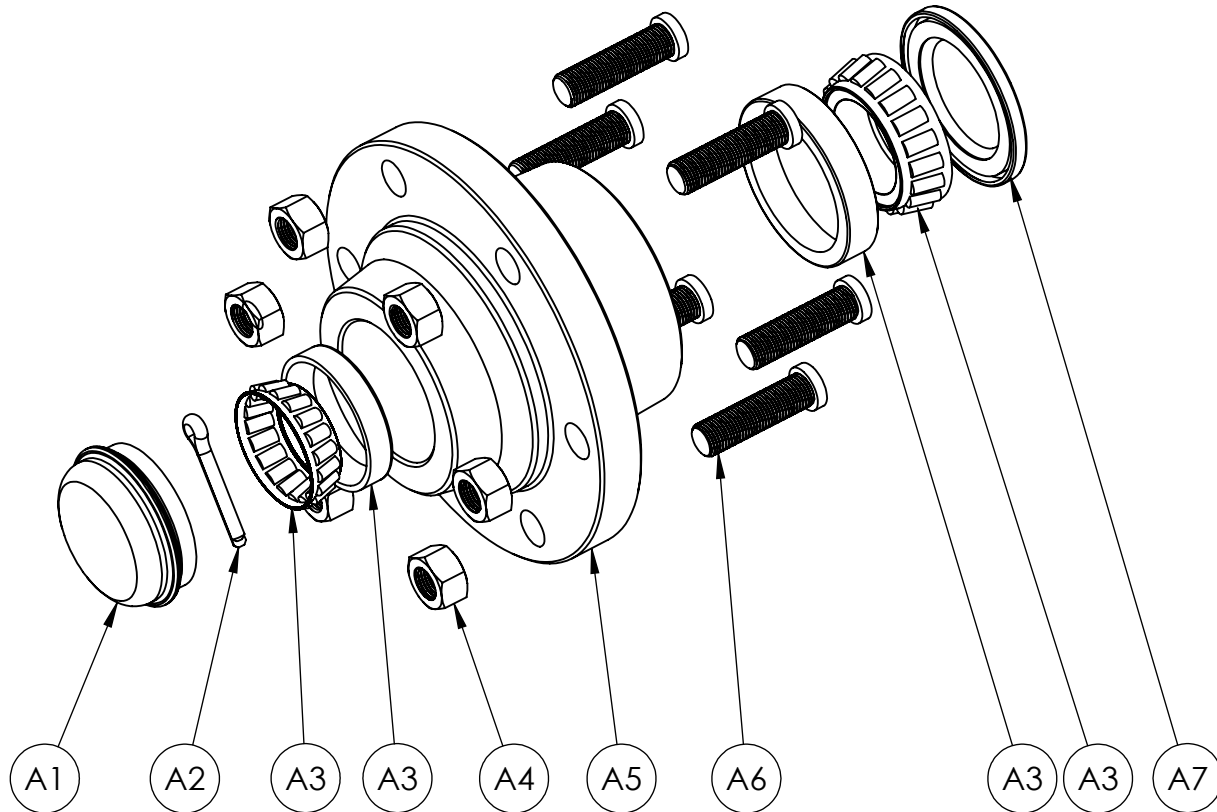

* THE SERIAL NUMBER OF THE EQUIPMENT IS REQUIRED

ORCHARD DISC

PARTS BOOK

MODELS: POD108, POD117, POD126 & POD144

www.porterswelding.com

REAR GANG ASSEMBLY

ITEM	PART NUMBER	DESCRIPTION	QTY			
			POD108	POD117	POD126	POD144
24	PDSC9A*	SCRAPER ANGLE	4	4	4	4
25	PDSC-CA011	SPERATOR SPOOL ASSEMBLY SMALL	4	4	4	4
26	PDSC-CA010	SPERATOR SPOOL ASSEMBLY LARGE	4	4	4	4
27	PDSC-CA001	9" SPERATOR SPOOL ASSEMBLY	6	7	8	10
28	PDSC-CA044	REAR MUD SCRAPER ASSEMBLY	12	13	14	16
29	PDSC-CT018	AXLE END BUSHING	2	2	2	2
30	PDSC-CA021	LARGE DISC BUSHING ASSEMBLY	2	2	2	2
31	POD-BER	TRUNION BEARING	2	2	2	2
32	POD-CT406	BEARING RETAINER PLATE	8	8	8	8
33	PDB-24	24" DISC	12	13	14	16
34	PDSC-CA022	SMALL DISC BUSHING ASSEMBLY	2	2	2	2

* THE SERIAL NUMBER OF THE EQUIPMENT IS REQUIRED

ORCHARD DISC

PARTS BOOK

MODELS: POD108, POD117, POD126 & POD144

www.porterswelding.com

ITEM	PART NUMBER	DESCRIPTION	QTY
A1	PW-LWT008	DUST CAP	1
A2	PW-LWT023	COTTER PIN	1
A3	606-BER	BEARING KIT	1
A4	PW-LWT016	LUG NUT	6
A5	PW-LWT001	6 ON 6 HUB	1
A6	PW-LWT002	6 ON 6 STUD	6
A7	PW-LWT007	SEAL	1