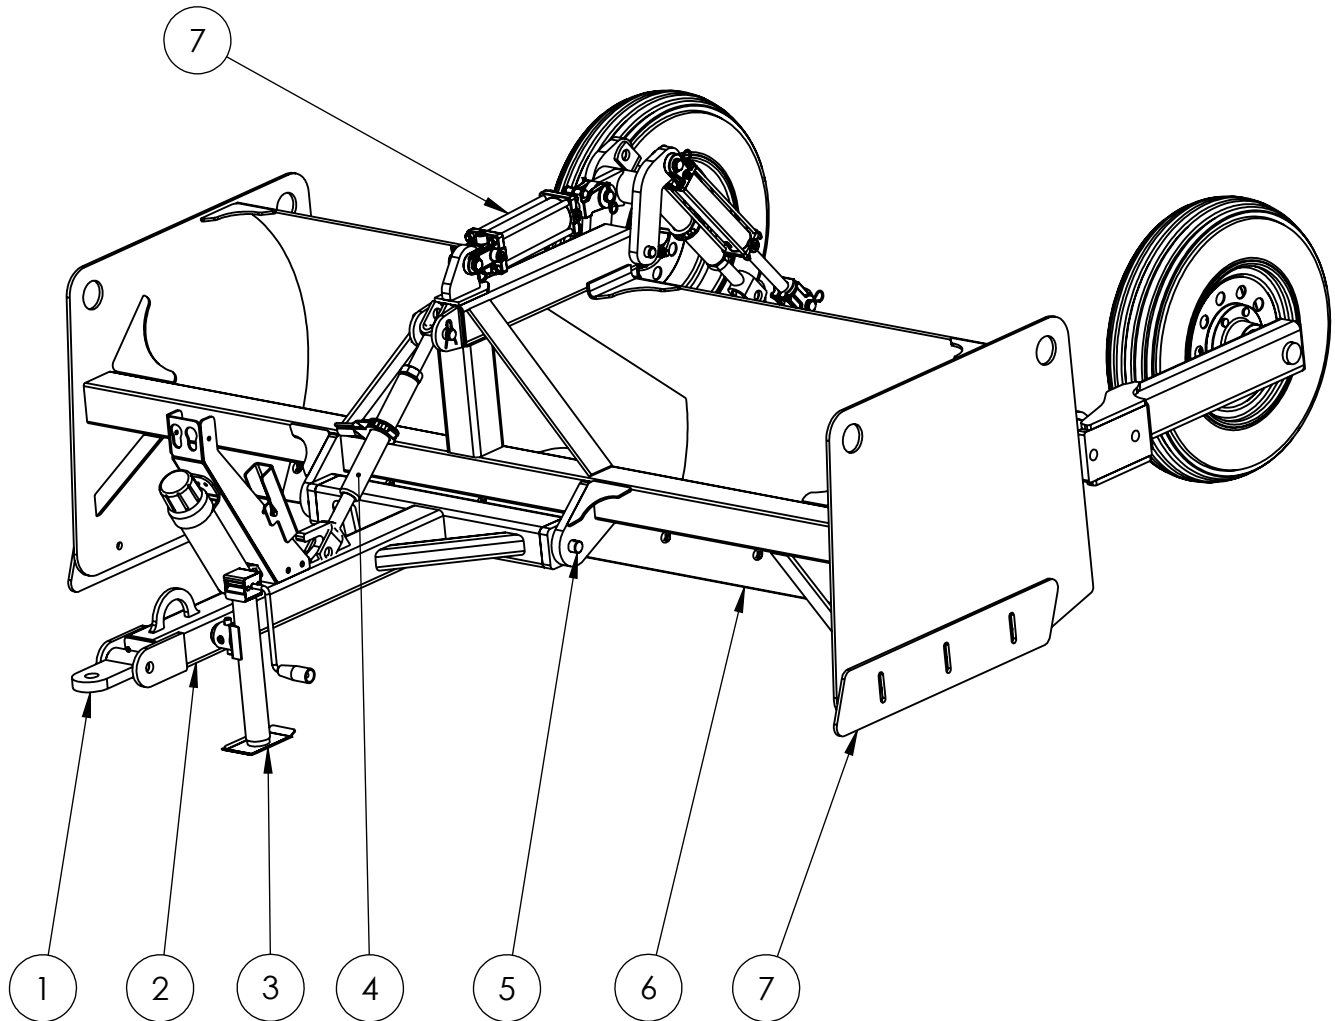

HEAVY DUTY DRAG SCRAPER

PARTS BOOK

MODELS: HDS8, HDS10, HDS12 & HDS14

www.porterswelding.com

ITEM	PART NUMBER	DESCRIPTION	QTY
1	SCR-CA101	HITCH	1
2	HDS-CA108	TONGUE ASSEMBLY	1
3	PW-LT129	10" TRAILER JACK	1
4	RAC-JAC	RACHET JACK	1
5	HDS-CT044	HITCH PIN	1
6	SCR-CT100*	SCRAPER BLADE	1
6	124-BOL*	BLADE BOLT KIT	1
7	HDS/MDS-SLB	SLOBBER BIT	SET (2)
7	HDS/MDS-SLB-BK	SLOBBER BIT BOLT KIT	1
8	308-TRC	3X8 CYLINDER TIE ROD	1

* THE SERIAL NUMBER OF THE EQUIPMENT IS REQUIRED

CALL YOUR LOCAL DEALER FOR PARTS

HEAVY DUTY DRAG SCRAPER

PARTS BOOK

MODELS: HDS8, HDS10, HDS12 & HDS14

www.porterswelding.com

ITEM	PART NUMBER	DESCRIPTION	QTY
8	PW-LWT034	27 X 9.5-15 TIRE	2
9	PW-LWT023	15 X 6 RIM	2
10	HDS-CA101*	AXLE ASSEMBLY LEFT	1
11	208-TRC	2 X 8 CYLINDER TIE ROD	1
12	RAC-JAC	RACHET JACK	1
13	PW-LW001	6 ON 6 HUB	2
14	PW-LT015	SPINDLE	2
15	HDS-CA102*	AXLE ASSEMBLY RIGHT	1
16	HDS-CA109	STRUT ASSEMBLY	2
17	SCR-CT007	AXLE COVER	4
18	AXL-BUS	AXLE BUSHING KIT	1

* THE SERIAL NUMBER OF THE EQUIPMENT IS REQUIRED

CALL YOUR LOCAL DEALER FOR PARTS

HEAVY DUTY DRAG SCRAPER

PARTS BOOK

MODELS: HDS8, HDS10, HDS12 & HDS14

www.porterswelding.com

ITEM	PART NUMBER	DESCRIPTION	QTY
A1	PW-LWT008	DUST CAP	1
A2	PW-LWT023	COTTER PIN	1
A3	606-BER	BEARING KIT	1
A4	PW-LWT016	LUG NUT	6
A5	PW-LWT001	6 ON 6 HUB	1
A6	PW-LWT002	6 ON 6 STUD	6
A7	PW-LWT007	SEAL	1