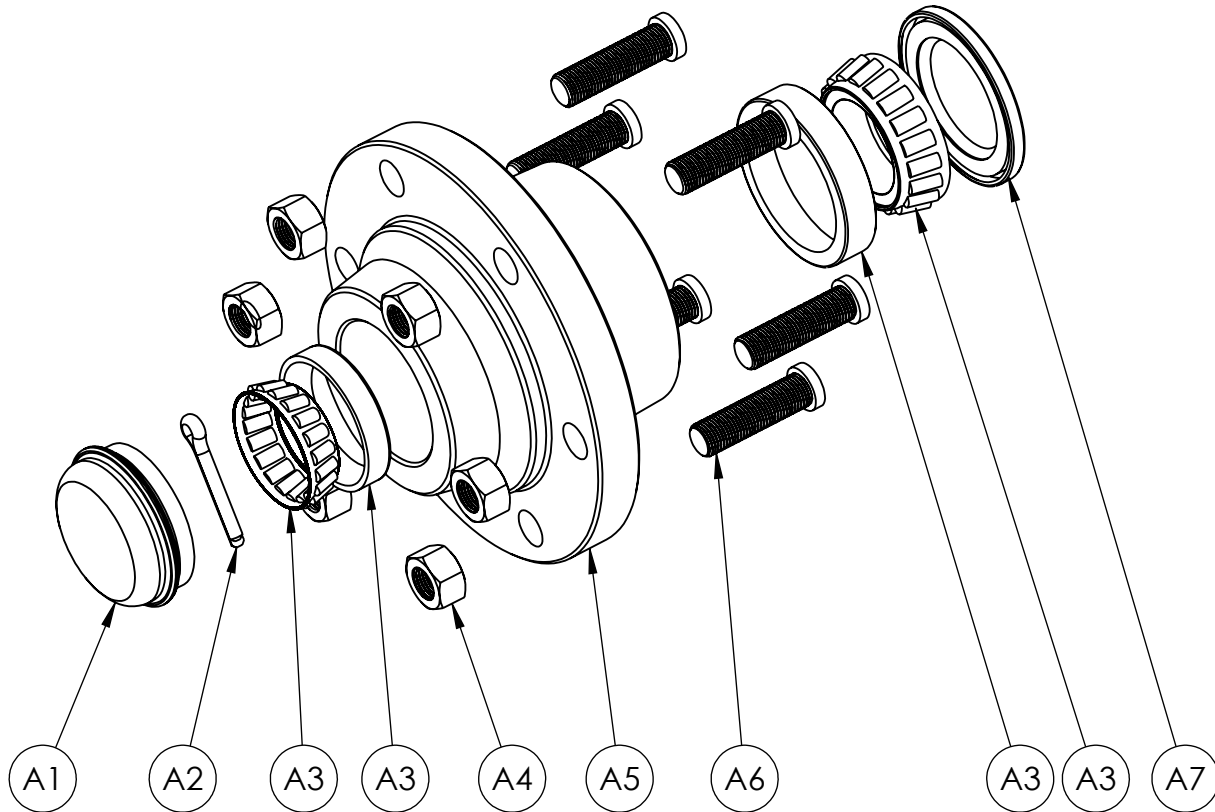

* THE SERIAL NUMBER OF THE EQUIPMENT IS REQUIRED

CALL YOUR LOCAL DEALER FOR PARTS

HEAVY DUTY DRAG SCRAPER

PARTS BOOK

MODELS: HDS8, HDS10, HDS12 & HDS14

www.porterswelding.com

ITEM	PART NUMBER	DESCRIPTION	QTY
8	PW-LWT034	27 X 9.5-15 TIRE	2
9	PW-LWT023	15 X 6 RIM	2
10	HDS-CA101*	AXLE ASSEMBLY LEFT	1
11	208-TRC	2 X 8 CYLINDER TIE ROD	1
12	RAC-JAC	RACHET JACK	1
13	PW-LW001	6 ON 6 HUB	2
14	PW-LT015	SPINDLE	2
15	HDS-CA102*	AXLE ASSEMBLY RIGHT	1
16	HDS-CA109	STRUT ASSEMBLY	2
17	SCR-CT007	AXLE COVER	4
18	AXL-BUS	AXLE BUSHING KIT	1

* THE SERIAL NUMBER OF THE EQUIPMENT IS REQUIRED

CALL YOUR LOCAL DEALER FOR PARTS

HEAVY DUTY DRAG SCRAPER

PARTS BOOK

MODELS: HDS8, HDS10, HDS12 & HDS14

www.porterswelding.com

ITEM	PART NUMBER	DESCRIPTION	QTY
A1	PW-LWT008	DUST CAP	1
A2	PW-LWT023	COTTER PIN	1
A3	606-BER	BEARING KIT	1
A4	PW-LWT016	LUG NUT	6
A5	PW-LWT001	6 ON 6 HUB	1
A6	PW-LWT002	6 ON 6 STUD	6
A7	PW-LWT007	SEAL	1