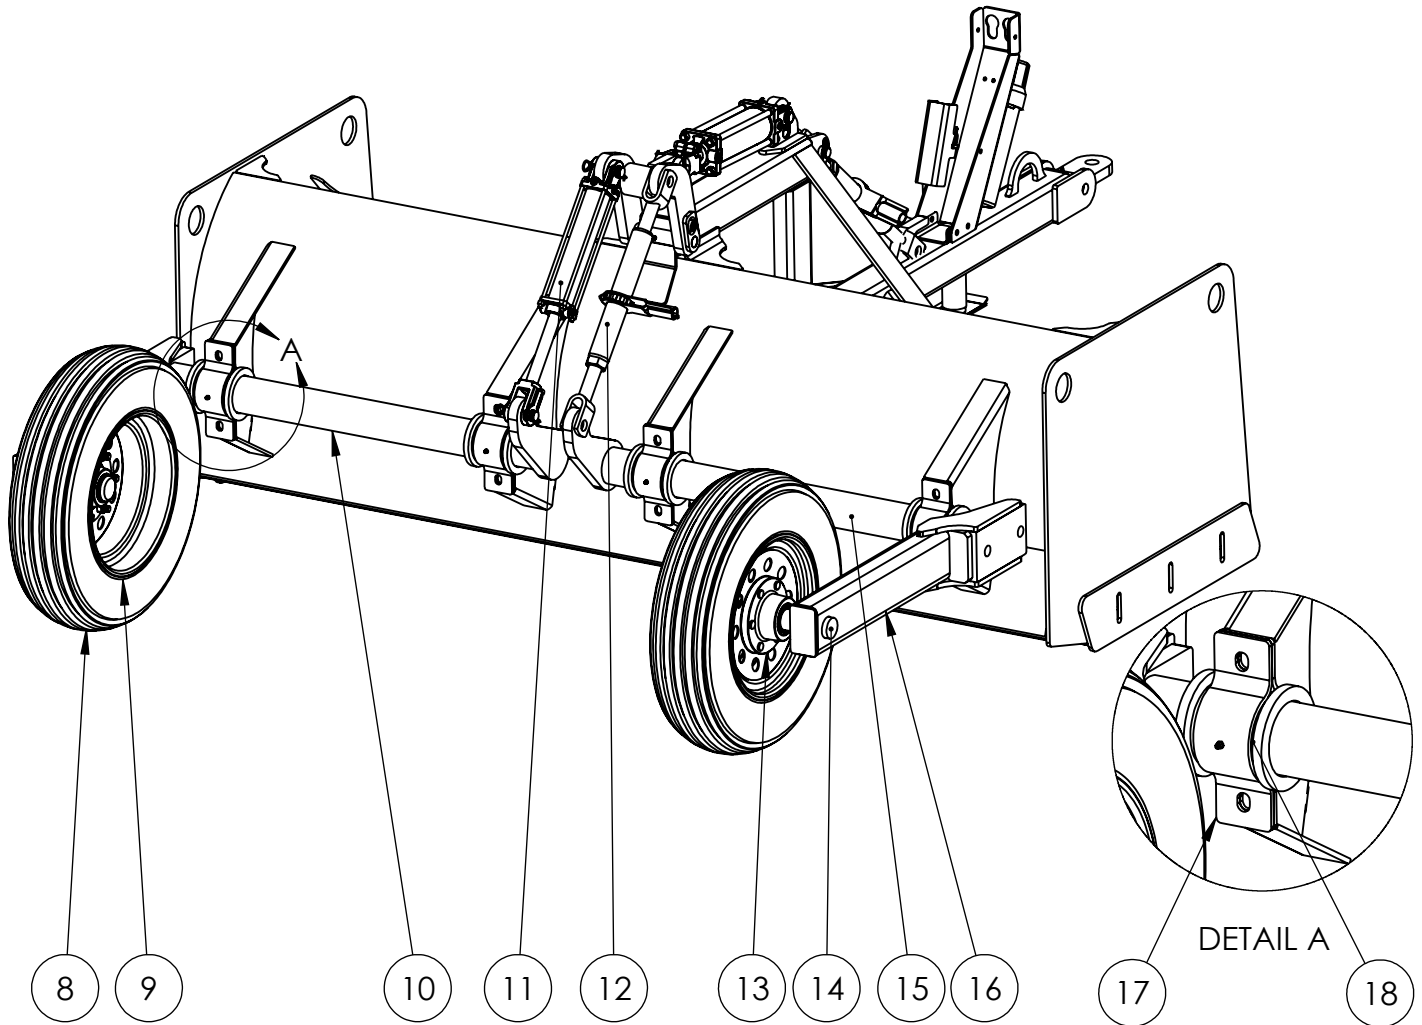

HEAVY DUTY DRAG SCRAPER

PARTS BOOK

MODELS: HDS8, HDS10, HDS12 & HDS14

www.porterswelding.com

ITEM	PART NUMBER	DESCRIPTION	QTY
1	SCR-CA101	HITCH	1
2	HDS-CA108	TONGUE ASSEMBLY	1
3	PW-LT129	10" TRAILER JACK	1
4	RAC-JAC	RACHET JACK	1
5	HDS-CT044	HITCH PIN	1
6	SCR-CT100*	SCRAPER BLADE	1
6	124-BOL*	BLADE BOLT KIT	1
7	HDS/MDS-SLB	SLOBBER BIT	SET (2)
7	HDS/MDS-SLB-BK	SLOBBER BIT BOLT KIT	1
8	308-TRC	3X8 CYLINDER TIE ROD	1

* THE SERIAL NUMBER OF THE EQUIPMENT IS REQUIRED

CALL YOUR LOCAL DEALER FOR PARTS

HEAVY DUTY DRAG SCRAPER

PARTS BOOK

MODELS: HDS8, HDS10, HDS12 & HDS14

www.porterswelding.com

ITEM	PART NUMBER	DESCRIPTION	QTY
8	PW-LWT034	27 X 9.5-15 TIRE	2
9	PW-LWT023	15 X 6 RIM	2
10	HDS-CA101*	AXLE ASSEMBLY LEFT	1
11	208-TRC	2 X 8 CYLINDER TIE ROD	1
12	RAC-JAC	RACHET JACK	1
13	PW-LW001	6 ON 6 HUB	2
14	PW-LT015	SPINDLE	2
15	HDS-CA102*	AXLE ASSEMBLY RIGHT	1
16	HDS-CA109	STRUT ASSEMBLY	2
17	SCR-CT007	AXLE COVER	4
18	AXL-BUS	AXLE BUSHING KIT	1

* THE SERIAL NUMBER OF THE EQUIPMENT IS REQUIRED

CALL YOUR LOCAL DEALER FOR PARTS

HEAVY DUTY DRAG SCRAPER

PARTS BOOK

MODELS: HDS8, HDS10, HDS12 & HDS14

www.porterswelding.com

ITEM	PART NUMBER	DESCRIPTION	QTY
A1	PW-LWT008	DUST CAP	1
A2	PW-LWT023	COTTER PIN	1
A3	606-BER	BEARING KIT	1
A4	PW-LWT016	LUG NUT	6
A5	PW-LWT001	6 ON 6 HUB	1
A6	PW-LWT002	6 ON 6 STUD	6
A7	PW-LWT007	SEAL	1