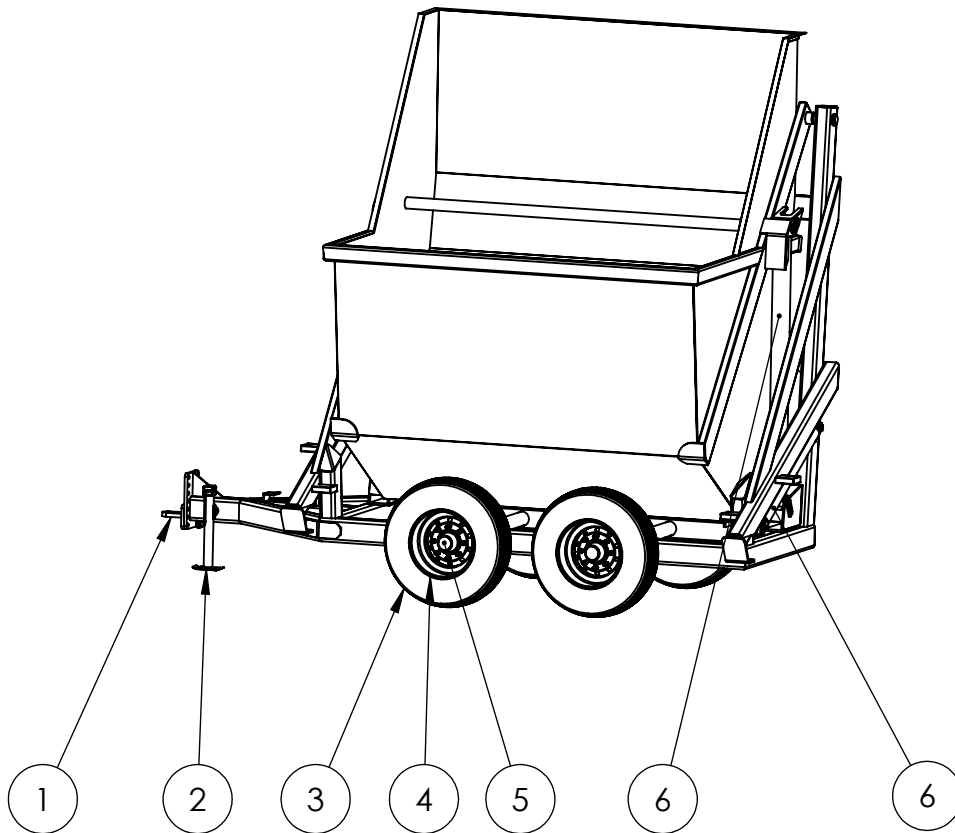

GONDOLA TRAILER REGULAR

PARTS BOOK

MODELS: GTN2 & GTN4

GTN2

www.porterswelding.com

ITEM	PART NUMBER	DESCRIPTION	QTY
1	GTR-A206	HITCH	1
2	PW-LT130	15" TRAILER JACK	1
3	GTR-T604	13.5-16.1 SL TIRE	2
4	GTR-T605	16.1 X 11 RIM	2
5	PW-LWA002	8 ON 8 HUB ASSEMBLY	2
6	460-WCY	4 X 60 CYLINDER WELDED	2
6	460-WCY-SK	4 X 60 CYLINDER SEAL KIT	2
7	336-WCY	3 X 36 CYLINDER WELDED	2
7	336-WCY-SK	3 X 36 CYLINDER SEAL KIT	2

* THE SERIAL NUMBER OF THE EQUIPMENT IS REQUIRED

CALL YOUR LOCAL DEALER FOR PARTS

GONDOLA TRAILER REGULAR

PARTS BOOK

MODELS: GTN2 & GTN4

GTN4

www.porterswelding.com

ITEM	PART NUMBER	DESCRIPTION	QTY
1	GTR-A206	HITCH	1
2	PW-LT130	15" TRAILER JACK	1
3	GTR-T601	12-16.5/12 TIRE	4
4	GTR-T602	16.5 X 8.25 RIM	4
5	PW-LWA002	8 ON 8 HUB ASSEMBLY	2
6	460-WCY	4 X 60 CYLINDER WELDED	2
6	460-WCY-SK	4 X 60 CYLINDER SEAL KIT	2
7	336-WCY	3 X 36 CYLINDER WELDED	2
7	336-WCY-SK	3 X 36 CYLINDER SEAL KIT	2

* THE SERIAL NUMBER OF THE EQUIPMENT IS REQUIRED

CALL YOUR LOCAL DEALER FOR PARTS

GONDOLA TRAILER REGULAR

PARTS BOOK

MODELS: GTN2 & GTN4

www.porterswelding.com

8 ON 8 HUB ASSEMBLY

ITEM	PART NUMBER	DESCRIPTION	QTY
A1	PW-LWT015	DUST CAP	1
A2	PW-LWT009	COTTER PIN	1
A3	808-BER	BEARING KIT	1
A4	PW-LWT011	8 ON 8 STUD	8
A5	PW-LWT017	LUG NUT	8
A6	PW-LWT010	8 ON 8 HUB	1
A7	PW-LWT014	SEAL	1