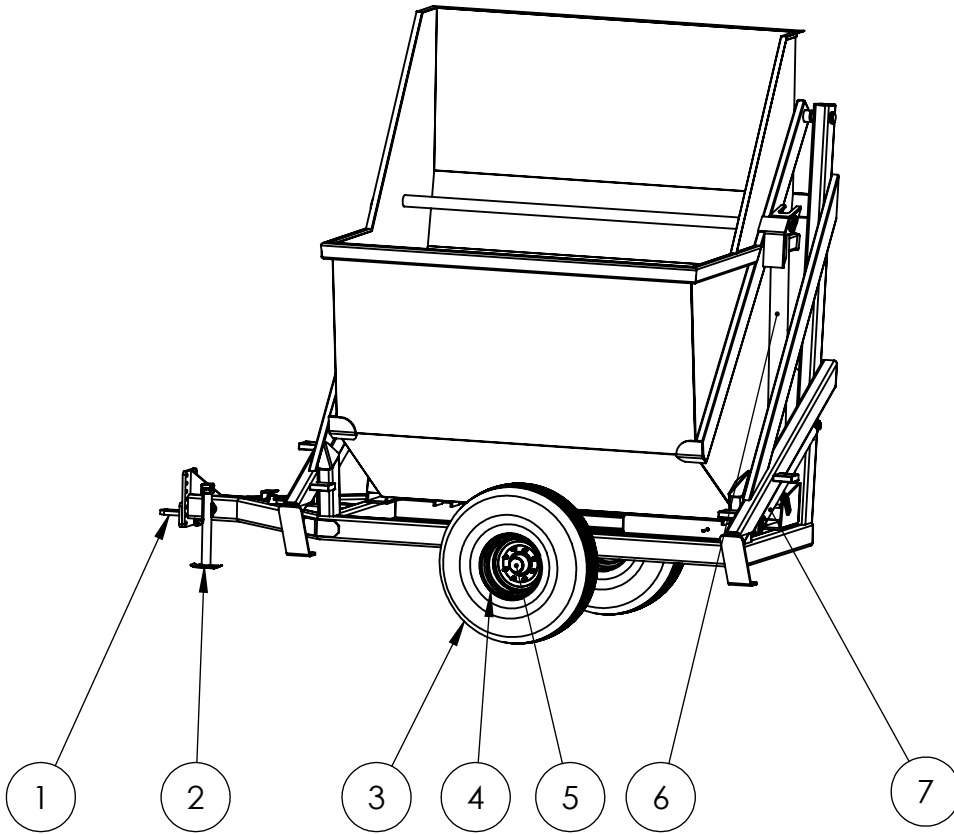

GONDOLA TRAILER REGULAR

PARTS BOOK

MODELS: GTN2 & GTN4

GTN2

www.porterswelding.com

ITEM	PART NUMBER	DESCRIPTION	QTY
1	GTR-A206	HITCH	1
2	PW-LT130	15" TRAILER JACK	1
3	GTR-T604	13.5-16.1 SL TIRE	2
4	GTR-T605	16.1 X 11 RIM	2
5	PW-LWA002	8 ON 8 HUB ASSEMBLY	2
6	460-WCY	4 X 60 CYLINDER WELDED	2
6	460-WCY-SK	4 X 60 CYLINDER SEAL KIT	2
7	336-WCY	3 X 36 CYLINDER WELDED	2
7	336-WCY-SK	3 X 36 CYLINDER SEAL KIT	2

* THE SERIAL NUMBER OF THE EQUIPMENT IS REQUIRED

CALL YOUR LOCAL DEALER FOR PARTS

GONDOLA TRAILER REGULAR

PARTS BOOK

MODELS: GTN2 & GTN4

GTN4

www.porterswelding.com

ITEM	PART NUMBER	DESCRIPTION	QTY
1	GTR-A206	HITCH	1
2	PW-LT130	15" TRAILER JACK	1
3	GTR-T601	12-16.5/12 TIRE	4
4	GTR-T602	16.5 X 8.25 RIM	4
5	PW-LWA002	8 ON 8 HUB ASSEMBLY	2
6	460-WCY	4 X 60 CYLINDER WELDED	2
6	460-WCY-SK	4 X 60 CYLINDER SEAL KIT	2
7	336-WCY	3 X 36 CYLINDER WELDED	2
7	336-WCY-SK	3 X 36 CYLINDER SEAL KIT	2

* THE SERIAL NUMBER OF THE EQUIPMENT IS REQUIRED

CALL YOUR LOCAL DEALER FOR PARTS

GONDOLA TRAILER REGULAR

PARTS BOOK

MODELS: GTN2 & GTN4

www.porterswelding.com

8 ON 8 HUB ASSEMBLY

ITEM	PART NUMBER	DESCRIPTION	QTY
A1	PW-LWT015	DUST CAP	1
A2	PW-LWT009	COTTER PIN	1
A3	808-BER	BEARING KIT	1
A4	PW-LWT011	8 ON 8 STUD	8
A5	PW-LWT017	LUG NUT	8
A6	PW-LWT010	8 ON 8 HUB	1
A7	PW-LWT014	SEAL	1