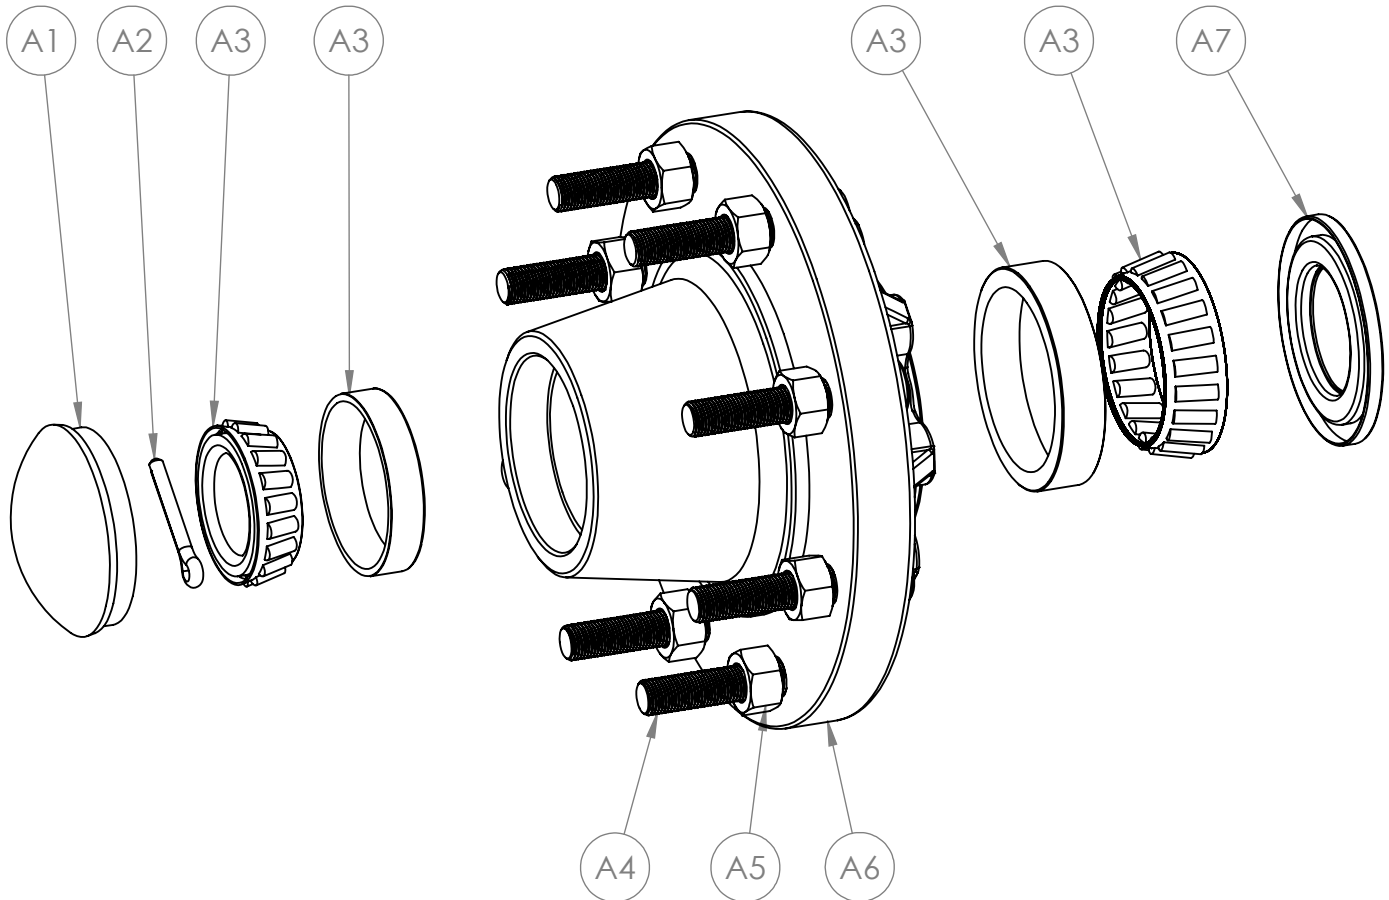

GONDOLA TRAILER REGULAR

PARTS BOOK

MODELS: GTN2 & GTN4

GTN2

www.porterswelding.com

ITEM	PART NUMBER	DESCRIPTION	QTY
1	GTR-A206	HITCH	1
2	PW-LT130	15" TRAILER JACK	1
3	GTR-T604	13.5-16.1 SL TIRE	2
4	GTR-T605	16.1 X 11 RIM	2
5	PW-LWA002	8 ON 8 HUB ASSEMBLY	2
6	460-WCY	4 X 60 CYLINDER WELDED	2
6	460-WCY-SK	4 X 60 CYLINDER SEAL KIT	2
7	336-WCY	3 X 36 CYLINDER WELDED	2
7	336-WCY-SK	3 X 36 CYLINDER SEAL KIT	2

* THE SERIAL NUMBER OF THE EQUIPMENT IS REQUIRED

CALL YOUR LOCAL DEALER FOR PARTS

GONDOLA TRAILER REGULAR

PARTS BOOK

MODELS: GTN2 & GTN4

GTN4

www.porterswelding.com

ITEM	PART NUMBER	DESCRIPTION	QTY
1	GTR-A206	HITCH	1
2	PW-LT130	15" TRAILER JACK	1
3	GTR-T601	12-16.5/12 TIRE	4
4	GTR-T602	16.5 X 8.25 RIM	4
5	PW-LWA002	8 ON 8 HUB ASSEMBLY	2
6	460-WCY	4 X 60 CYLINDER WELDED	2
6	460-WCY-SK	4 X 60 CYLINDER SEAL KIT	2
7	336-WCY	3 X 36 CYLINDER WELDED	2
7	336-WCY-SK	3 X 36 CYLINDER SEAL KIT	2

* THE SERIAL NUMBER OF THE EQUIPMENT IS REQUIRED

CALL YOUR LOCAL DEALER FOR PARTS

GONDOLA TRAILER REGULAR

PARTS BOOK

MODELS: GTN2 & GTN4

www.porterswelding.com

8 ON 8 HUB ASSEMBLY

ITEM	PART NUMBER	DESCRIPTION	QTY
A1	PW-LWT015	DUST CAP	1
A2	PW-LWT009	COTTER PIN	1
A3	808-BER	BEARING KIT	1
A4	PW-LWT011	8 ON 8 STUD	8
A5	PW-LWT017	LUG NUT	8
A6	PW-LWT010	8 ON 8 HUB	1
A7	PW-LWT014	SEAL	1