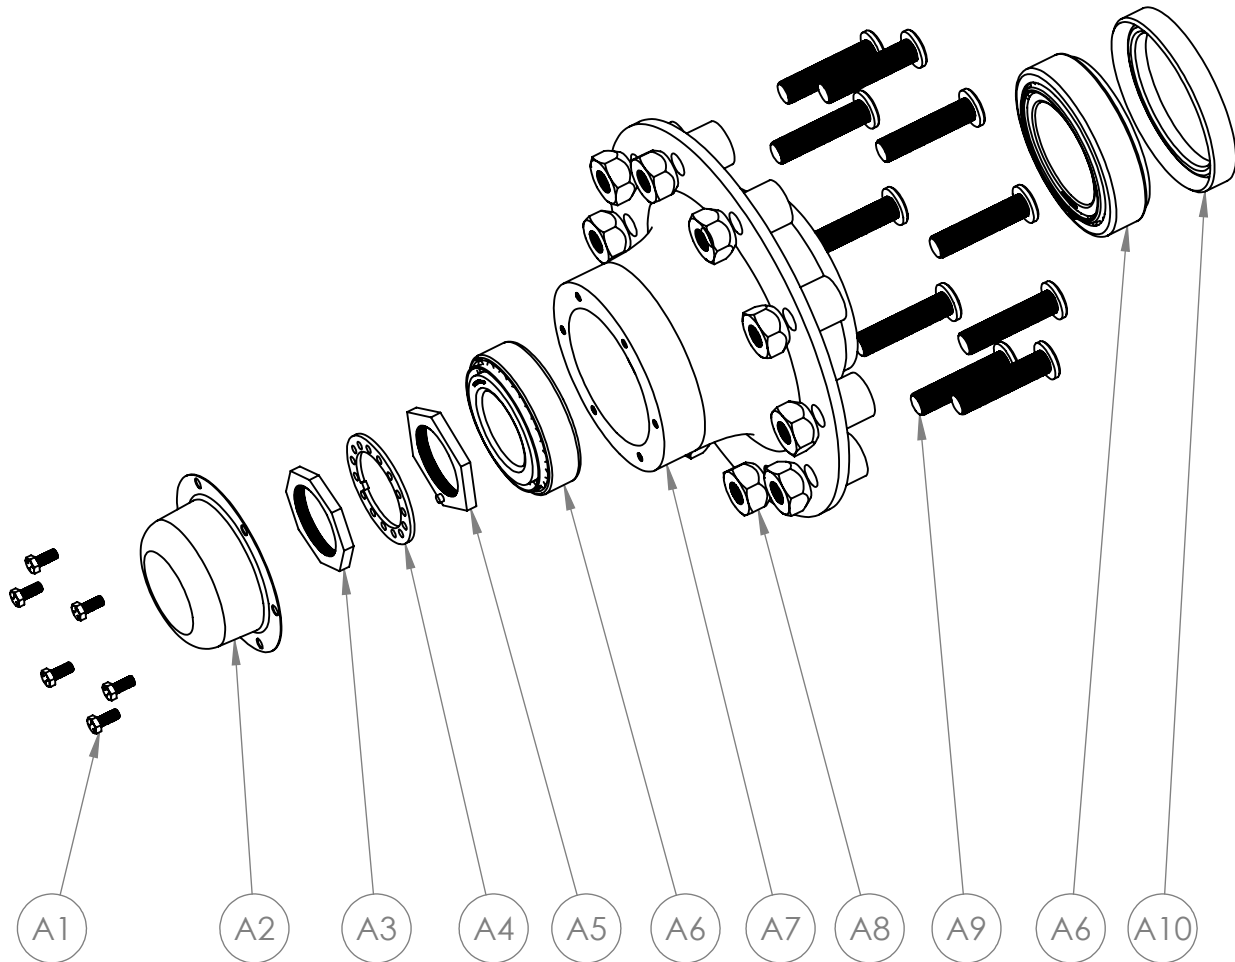

GONDOLA TRAILER OLIVE

PARTS BOOK

MODEL: GTO

www.porterswelding.com

ITEM	PART NUMBER	DESCRIPTION	QTY
1	PW-LT130	15" TRAILER JACK	1
2	460-WCY	4 X 60 CYLINDER WELDED	2
2	460-WCY-SK	4 X 60 CYLINDER SEAL KIT	2
3	GTO-T204	19.5L-24/12 TIRE	2
4	GTO-T205	24 X 16 RIM	2
5	10A-HUS-R	HUB ASSEMBLY RIGHT THREAD	1
5	10A-HUS-L	HUB ASSEMBLY LEFT THREAD	1

* THE SERIAL NUMBER OF THE EQUIPMENT IS REQUIRED

CALL YOUR LOCAL DEALER FOR PARTS

GONDOLA TRAILER OLIVE

PARTS BOOK

MODEL: GTO

www.porterswelding.com

ITEM	PART NUMBER	DESCRIPTION	QTY
A1	-	5/16" BOLT	6
A2	LEC-DUC	DUST CAP	1
A3	10A-NUT-O	OUTER NUT	1
A4	10A-WAS	WASHER	1
A5	10A-NUT-I	INNER NUT	1
A6	LEC-WH-BER	BEARING KIT	1
A7	10A-HUB-R	HUB RIGHT THREAD	1
A7	10A-HUB-L	HUB LEFT THREAD	1
A8	10A-LUG-R	LUG NUT RIGHT THREAD	10
A8	10A-LUG-L	LUG NUT LEFT THREAD	10
A9	10A-STD-R	STUD RIGHT THREAD	10
A9	10A-STD-L	STUD LEFT THREAD	10
A10	LEC-WH-SEL	SEAL	1