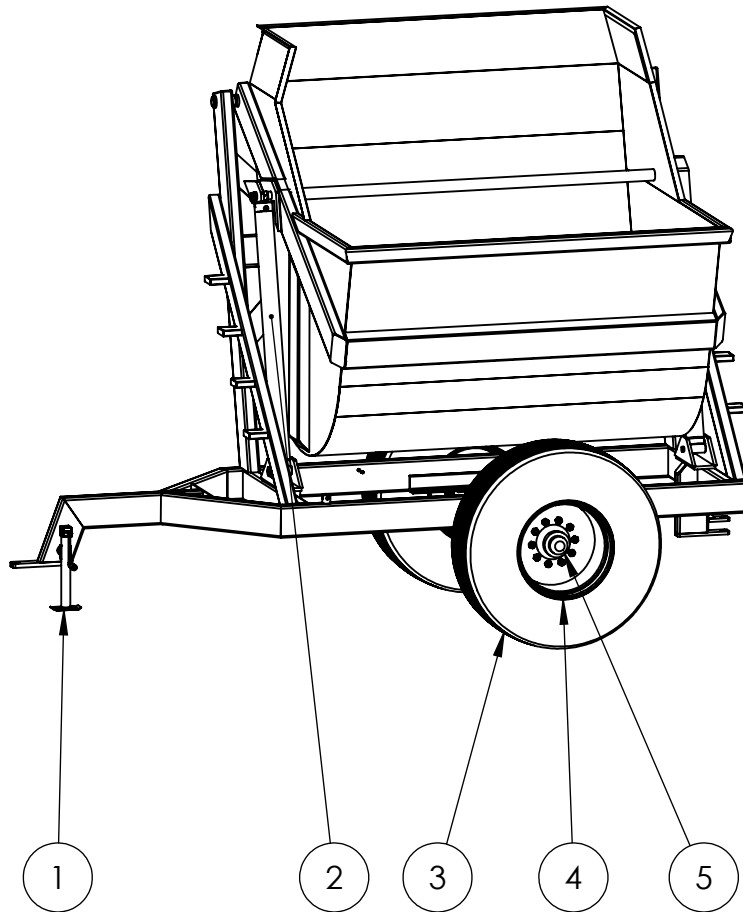

GONDOLA TRAILER OLIVE

PARTS BOOK

MODEL: GTO

www.porterswelding.com

ITEM	PART NUMBER	DESCRIPTION	QTY
1	PW-LT130	15" TRAILER JACK	1
2	460-WCY	4 X 60 CYLINDER WELDED	2
2	460-WCY-SK	4 X 60 CYLINDER SEAL KIT	2
3	GTO-T204	19.5L-24/12 TIRE	2
4	GTO-T205	24 X 16 RIM	2
5	10A-HUS-R	HUB ASSEMBLY RIGHT THREAD	1
5	10A-HUS-L	HUB ASSEMBLY LEFT THREAD	1

* THE SERIAL NUMBER OF THE EQUIPMENT IS REQUIRED

CALL YOUR LOCAL DEALER FOR PARTS

GONDOLA TRAILER OLIVE

PARTS BOOK

MODEL: GTO

www.porterswelding.com

ITEM	PART NUMBER	DESCRIPTION	QTY
A1	-	5/16" BOLT	6
A2	LEC-DUC	DUST CAP	1
A3	10A-NUT-O	OUTER NUT	1
A4	10A-WAS	WASHER	1
A5	10A-NUT-I	INNER NUT	1
A6	LEC-WH-BER	BEARING KIT	1
A7	10A-HUB-R	HUB RIGHT THREAD	1
A7	10A-HUB-L	HUB LEFT THREAD	1
A8	10A-LUG-R	LUG NUT RIGHT THREAD	10
A8	10A-LUG-L	LUG NUT LEFT THREAD	10
A9	10A-STD-R	STUD RIGHT THREAD	10
A9	10A-STD-L	STUD LEFT THREAD	10
A10	LEC-WH-SEL	SEAL	1