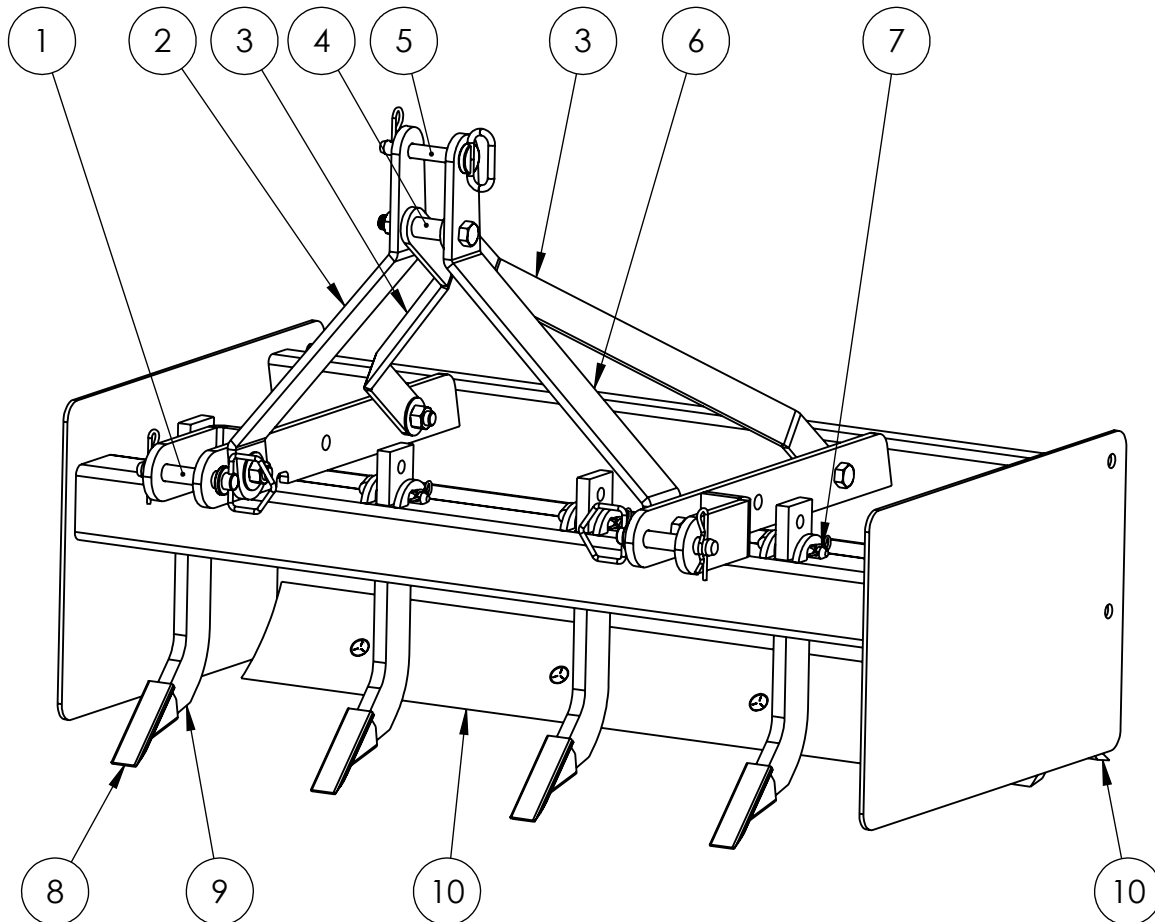

BOX BLADE SCRAPER

PARTS BOOK

MODELS: BBS48, BBS60, BBS72, BBS84 & BBS96

www.porterswelding.com

| ITEM | PART NUMBER | DESCRIPTION | QTY |
|------|-------------|------------------|-----|
| 1 | PW-LT150 | HITCH PIN | 2 |
| 2 | BBS-CT010 | 3PT UPPER RIGHT | 1 |
| 3 | BBS-CT011 | 3PT BRACE | 2 |
| 4 | BBS-CT013 | TOP LINK BUSHING | 1 |
| 5 | PW-LT151 | HITCH PIN | 1 |
| 6 | BBS-CT009 | 3PT UPPER LEFT | 1 |
| 7 | BBS-CT014 | PIN | 4 |
| 8 | PCP-T004 | POINT | 4 |
| 9 | BBS-CT303 | SHANK | 4 |
| 10 | BBS-CT2XX* | BLADE | 2 |