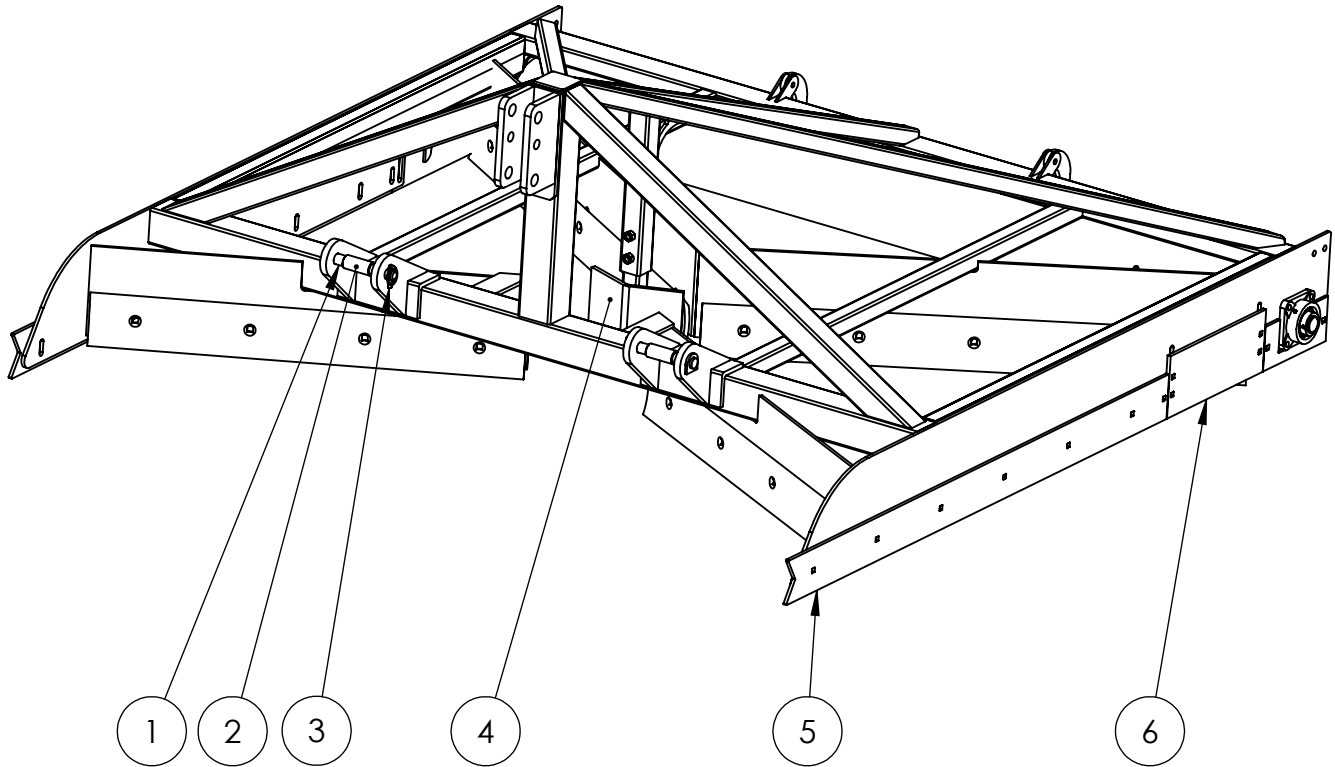

ANGLE BLADE FLOAT

PARTS BOOK

MODELS: ABF8, ABF9, ABF10, ABF11, ABF12, ABF13, ABF14, ABF15, ABF16, ABF17 & ABF18 www.porterswelding.com

ITEM	PART NUMBER	DESCRIPTION	QTY
1	ABF-CA106	LOCKING PIN	2
2	PW-LT140	CAT 2-3 BUSHING	2
3	LYN-PIN	LYNCH PIN	2
4	ABF-CA103	BERM BUSTER	1
5	ABF-CT031	SLOBBER BIT	SET (2)
6	ABF-CT032	TRASH DOOR	SET (2)

* THE SERIAL NUMBER OF THE EQUIPMENT IS REQUIRED

CALL YOUR LOCAL DEALER FOR PARTS

ANGLE BLADE FLOAT

PARTS BOOK

MODELS: ABF8, ABF9, ABF10, ABF11, ABF12, ABF13, ABF14, ABF15, ABF16, ABF17 & ABF18 www.porterswelding.com

FRONT BLADES

ITEM	PART NUMBER	DESCRIPTION	QTY
7	SEE BELOW	FRONT BLADES	SET (2)

ITEM	PART NUMBER	DESCRIPTION	QTY
8	SEE BELOW	BOLT KIT	KIT (1)

MODEL	PART NUMBER
ABF8	ABF-08-FB
ABF9	ABF-09-FB
ABF10	ABF-10-FB
ABF11	ABF-11-FB
ABF12	ABF-12-FB
ABF13	ABF-13-FB
ABF14	ABF-14-FB
ABF15	ABF-15-FB
ABF16	ABF-16-FB
ABF17	ABF-17-FB
ABF18	ABF-18-FB