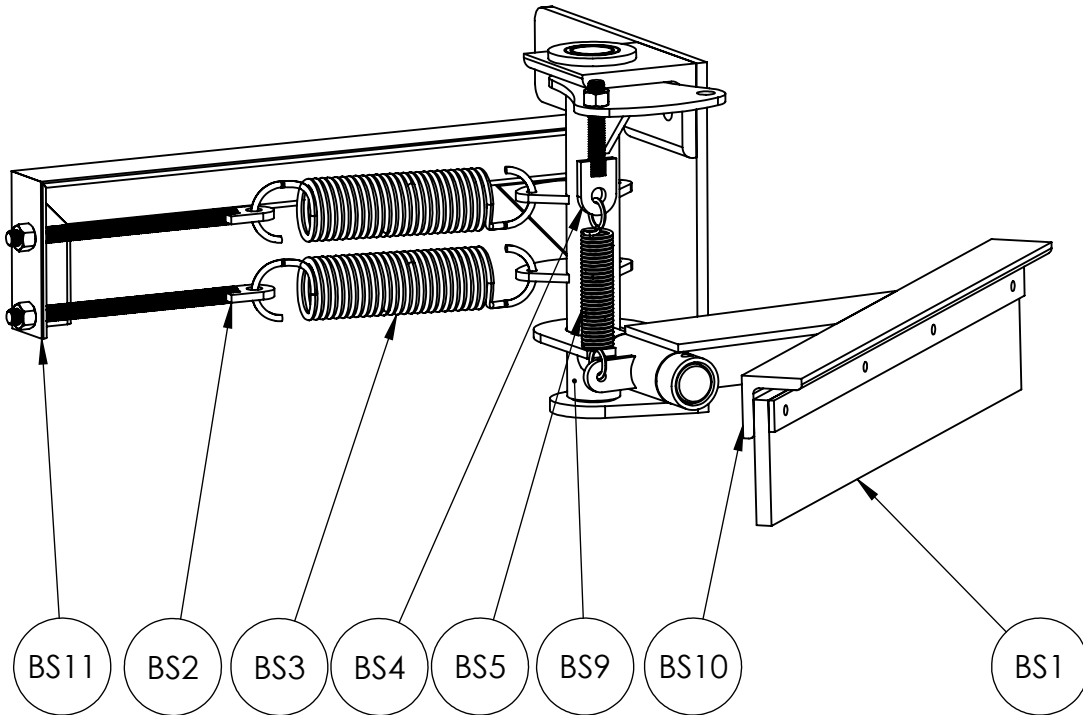

ANGLE BLADE FLOAT

PARTS BOOK

MODELS: ABF8, ABF9, ABF10, ABF11, ABF12, ABF13, ABF14, ABF15, ABF16, ABF17 & ABF18 www.porterswelding.com

OPTIONAL BERM SCRAPER LEFT

ITEM NO.	PART NUMBER	DESCRIPTION	QTY.
BS1	ABF-CT321	WEAR PLATE	1
BS2	ABF-CA307	LARGE SPRING MOUNT	2
BS3	ABF-2BS	LARGE SPRING	2
BS4	ABF-CA308	SMALL SPRING MOUNT	1
BS5	ABF-1BS	SMALL SPRING	1
BS6	ABF-CA302*	PIVOT ASSEMBLY	1
BS7	ABF-CA306*	WEAR PLATE MOUNT LEFT	1
BS8	ABF-CA304*	SPRING HANGER LEFT	1

* THE SERIAL NUMBER OF THE EQUIPMENT IS REQUIRED

CALL YOUR LOCAL DEALER FOR PARTS

ANGLE BLADE FLOAT

PARTS BOOK

MODELS: ABF8, ABF9, ABF10, ABF11, ABF12, ABF13, ABF14, ABF15, ABF16, ABF17 & ABF18 www.porterswelding.com

OPTIONAL BERM SCRAPER RIGHT

ITEM NO.	PART NUMBER	DESCRIPTION	QTY.
BS1	ABF-CT321	WEAR PLATE	1
BS2	ABF-CA307	LARGE SPRING MOUNT	2
BS3	ABF-2BS	LARGE SPRING	2
BS4	ABF-CA308	SMALL SPRING MOUNT	1
BS5	ABF-1BS	SMALL SPRING	1
BS9	ABF-CA302*	PIVOT ASSEMBLY	1
BS10	ABF-CA305*	WEAR PLATE MOUNT RIGHT	1
BS11	ABF-CA303*	SPRING HANGER RIGHT	1