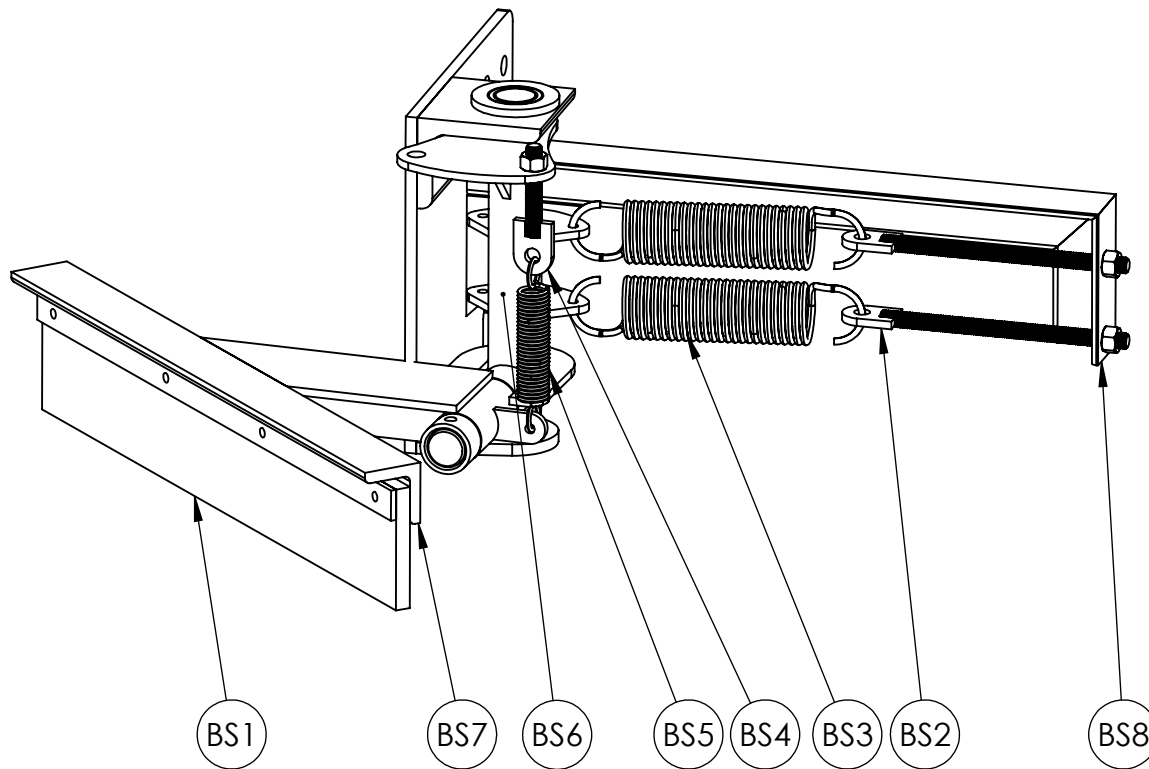

* THE SERIAL NUMBER OF THE EQUIPMENT IS REQUIRED

CALL YOUR LOCAL DEALER FOR PARTS

ANGLE BLADE FLOAT

PARTS BOOK

MODELS: ABF8, ABF9, ABF10, ABF11, ABF12, ABF13, ABF14, ABF15, ABF16, ABF17 & ABF18 www.porterswelding.com

OPTIONAL BERM BUSTER

ITEM	PART NUMBER	DESCRIPTION	QTY
BB1	ABF-CT203	TOP PLATE	1
BB2	ABF-CA201	BERM BUSTER	1
BB3	ABF-CT204	BLADE	2

* THE SERIAL NUMBER OF THE EQUIPMENT IS REQUIRED

CALL YOUR LOCAL DEALER FOR PARTS

ANGLE BLADE FLOAT

PARTS BOOK

MODELS: ABF8, ABF9, ABF10, ABF11, ABF12, ABF13, ABF14, ABF15, ABF16, ABF17 & ABF18 www.porterswelding.com

OPTIONAL BERM SCRAPER LEFT

ITEM NO.	PART NUMBER	DESCRIPTION	QTY.
BS1	ABF-CT321	WEAR PLATE	1
BS2	ABF-CA307	LARGE SPRING MOUNT	2
BS3	ABF-2BS	LARGE SPRING	2
BS4	ABF-CA308	SMALL SPRING MOUNT	1
BS5	ABF-1BS	SMALL SPRING	1
BS6	ABF-CA302*	PIVOT ASSEMBLY	1
BS7	ABF-CA306*	WEAR PLATE MOUNT LEFT	1
BS8	ABF-CA304*	SPRING HANGER LEFT	1