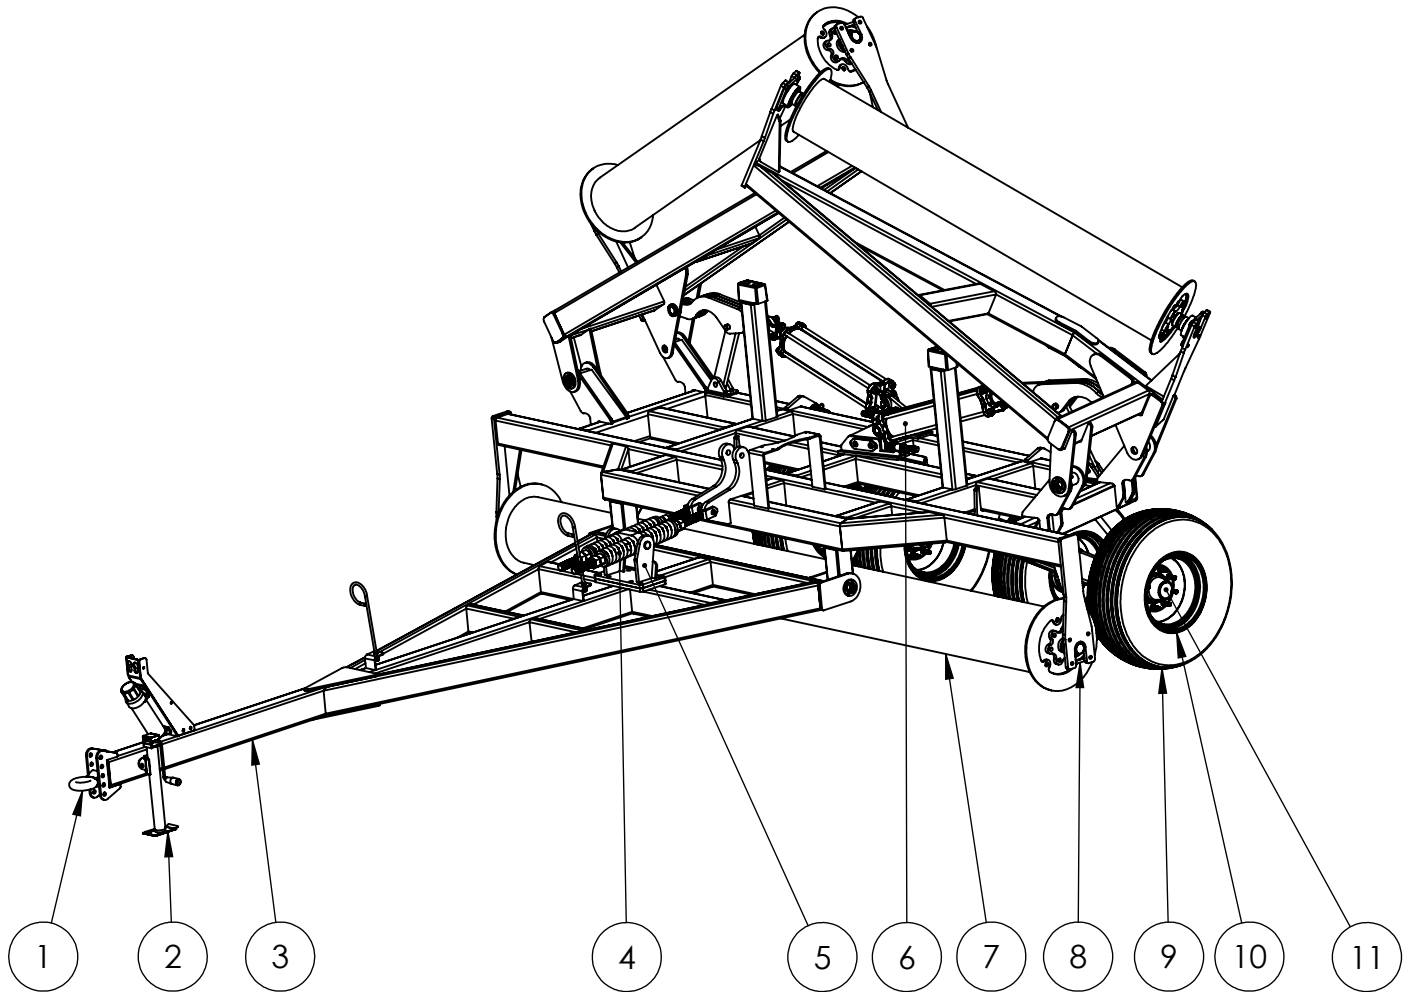

# FOLDING RING ROLLER

## PARTS BOOK

MODELS: PRRF-2012, PRRF-2212, PRRF-2412, PRRF-2614, PRRF-2814, PRRF-3014, PRRF-3414, PRRF-3216, PRRF-3416, & PRB3616

[www.porterswelding.com](http://www.porterswelding.com)

ITEM	PART NUMBER	DESCRIPTION	QTY
1	PW-LT048	12K HITCH	1
2	PW-LT130	15" TRAILER JACK	1
3	PRRF-CA100	TONGUE	1
4	PRRF-CT506	2" SPRING	4
5	PRRF-CA102	LEVELER ASSEMBLY	1
6	404-TRC	4 X 4 CYLINDER TIE ROD	2 OR 4*
7	RR-CA112*	12" DIAMETER PIPE ASSEMBLY	3
7	RR-CA114*	14" DIAMETER PIPE ASSEMBLY	3
8	PRR-4BER	2-3/16" 4 BOLT BEARING	6
9	PW-LWT035	12.5L-16SL 10 TIRE	4
10	PW-LWT024	16 X 8 RIM	4
11	PW-LWA002	8 ON 8 HUB ASSEMBLY	4