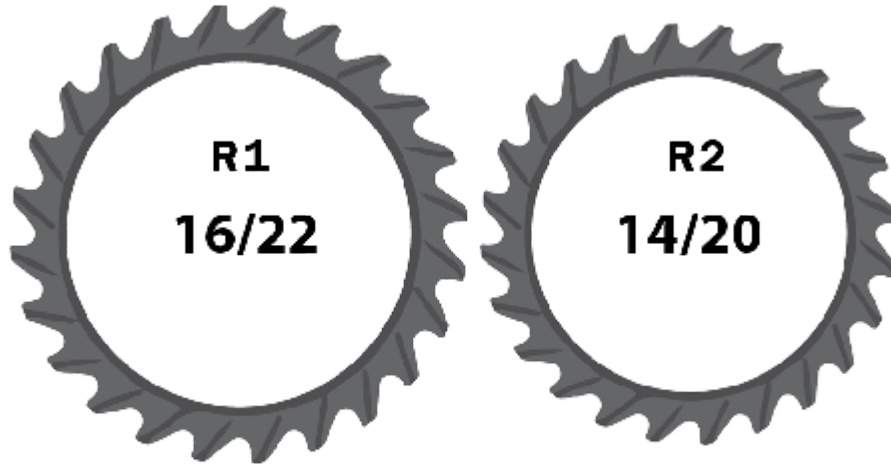

FOLDING RING ROLLER

PARTS BOOK

MODELS: PRRF-2012, PRRF-2212, PRRF-2412, PRRF-2614, PRRF-2814, PRRF-3014, PRRF-3414, PRRF-3216, PRRF-3416, & PRB3616

www.porterswelding.com

RINGS

Inside Diameter / Outside Diameter

ITEM	PART NUMBER	DESCRIPTION	QTY
R1	162200D	16/22 RINGS	*
R2	14200D	14/20 RINGS	*

* THE SERIAL NUMBER OF THE EQUIPMENT IS REQUIRED

CALL YOUR LOCAL DEALER FOR PARTS