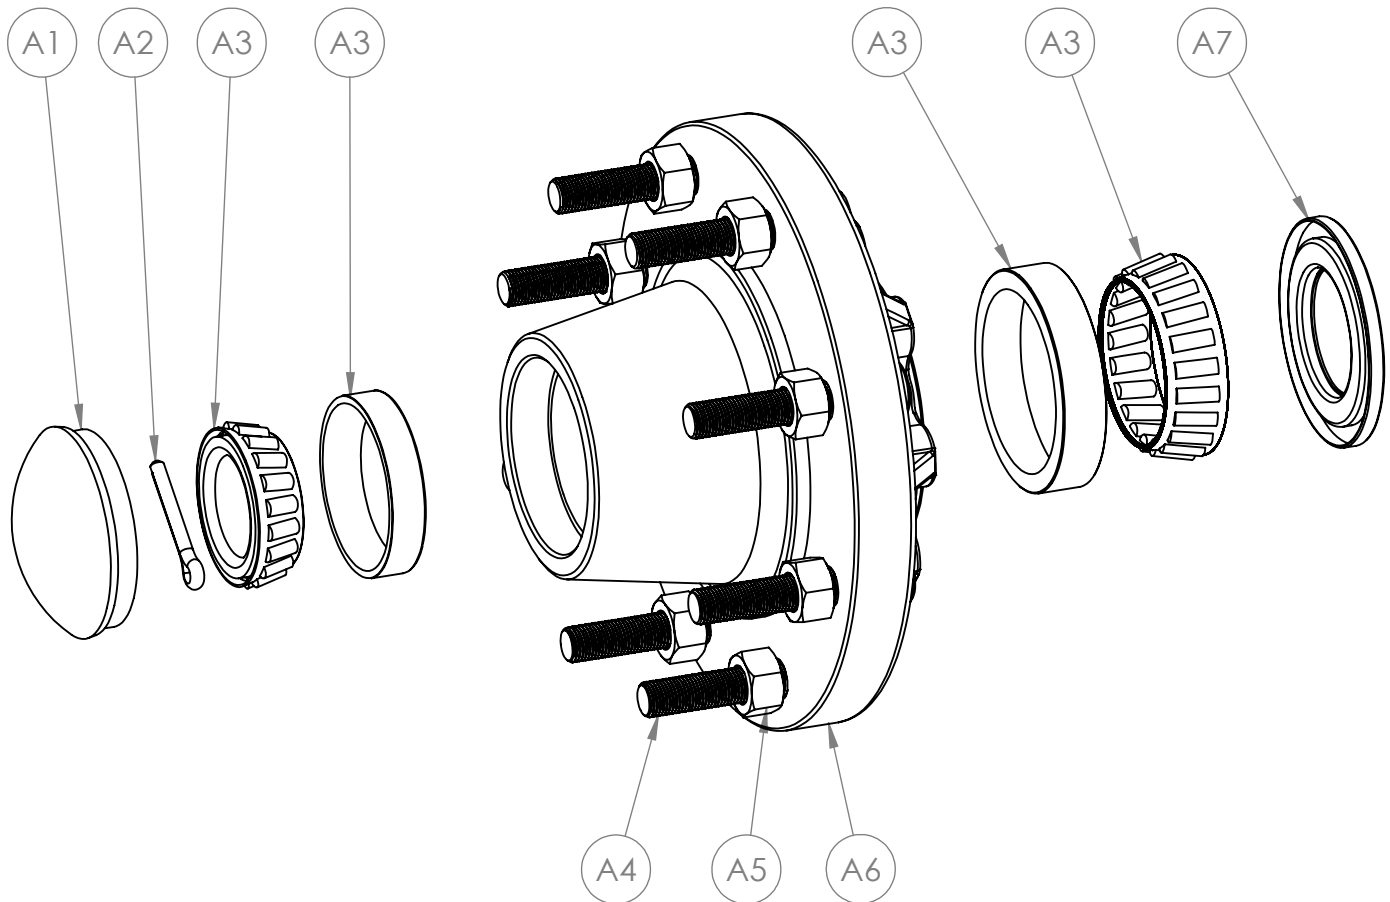

### Inside Diameter / Outside Diameter

ITEM	PART NUMBER	DESCRIPTION	QTY
R1	162200D	16/22 RINGS	*
R2	14200D	14/20 RINGS	*

\* THE SERIAL NUMBER OF THE EQUIPMENT IS REQUIRED

CALL YOUR LOCAL DEALER FOR PARTS

# FOLDING RING ROLLER

## PARTS BOOK

MODELS: PRRF-2012, PRRF-2212, PRRF-2412, PRRF-2614, PRRF-2814, PRRF-3014, PRRF-3414, PRRF-3216, PRRF-3416, & PRB3616

[www.porterswelding.com](http://www.porterswelding.com)

8 ON 8 HUB ASSEMBLY