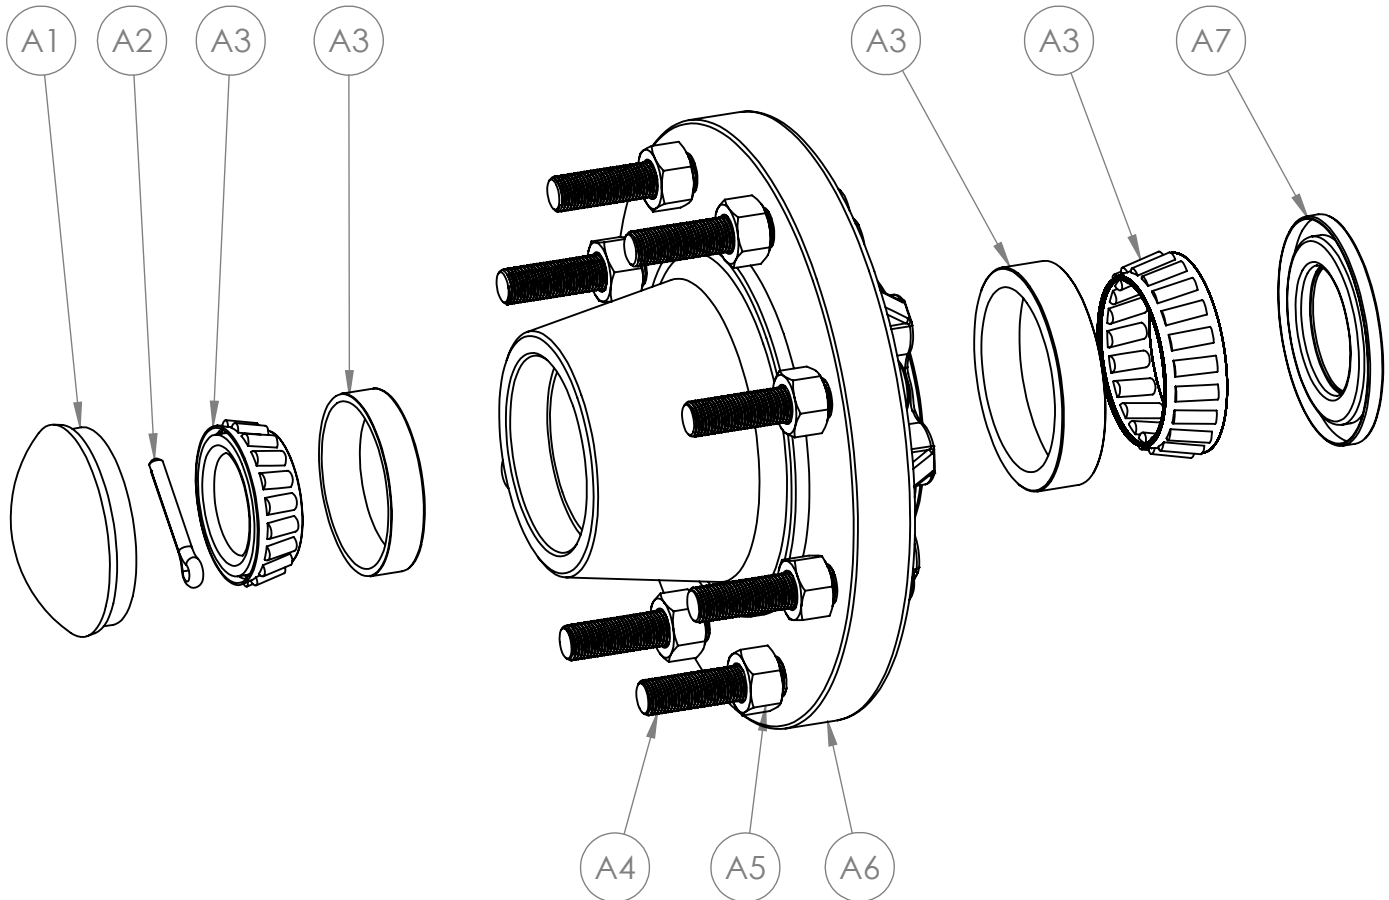

OPTIONAL STEEL WHEEL

ITEM	PART NUMBER	DESCRIPTION	QTY
8	PFF-A102	PIN 1	2
9	PFC-CA401	TURNBUCKLE	1
10	PFF-CA303	LOWER PIN	1
11	PFF-CA702	SPINDLE WITH SPACER	1
14	PW-LWA002	8 ON 8 HUB ASSEMBLY	1
15	3PR-CA004	STEEL WHEEL	1
16	PW-LT128	DUSTCAP KEEPER	1

* THE SERIAL NUMBER OF THE EQUIPMENT IS REQUIRED

CALL YOUR LOCAL DEALER FOR PARTS

3 BAR FINISHING CHISEL

PARTS BOOK

MODELS: PFC-313, PFC-315, PFC-317, PFC-319, PFC-321, PFC-323 & PFC-325

www.porterswelding.com

8 ON 8 HUB ASSEMBLY

ITEM	PART NUMBER	DESCRIPTION	QTY
A1	PW-LWT015	DUST CAP	1
A2	PW-LWT009	COTTER PIN	1
A3	808-BER	BEARING KIT	1
A4	PW-LWT011	8 ON 8 STUD	8
A5	PW-LWT017	LUG NUT	8
A6	PW-LWT010	8 ON 8 HUB	1
A7	PW-LWT014	SEAL	1