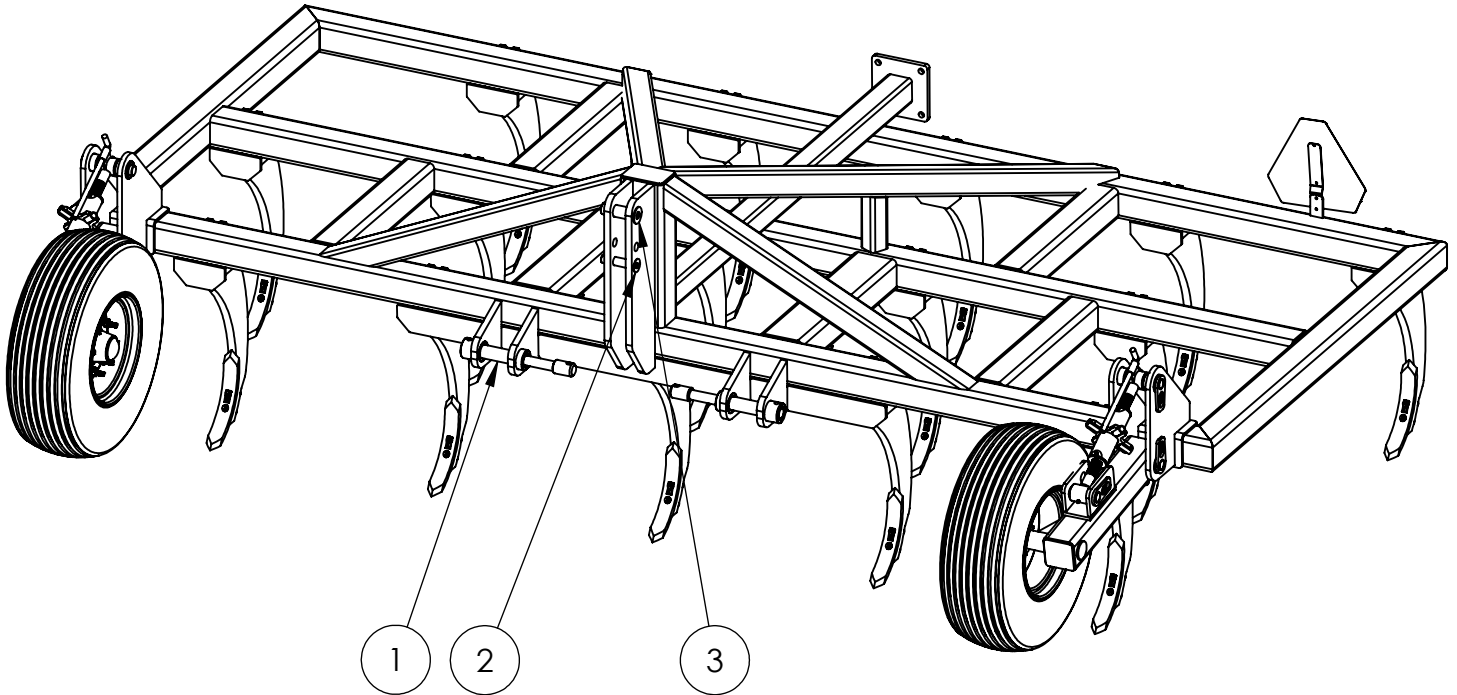

3 BAR FINISHING CHISEL

PARTS BOOK

MODELS: PFC-313, PFC-315, PFC-317, PFC-319, PFC-321, PFC-323 & PFC-325

www.porterswelding.com

ITEM	PART NUMBER	DESCRIPTION	QTY
1	PW-LT115	3PT HITCH PIN	2
2	PW-LA122	3PT PIN LOWER	1
3	PW-LA121	3PT PIN UPPER	1

SHANK

ITEM	DESCRIPTION
4	3/4 GRADE 5 BOLT

MODEL	QTY
PFC-213	13
PFC-215	15
PFC-217	17

ITEM	DESCRIPTION
5	3/4 GRADE 2 BOLT

MODEL	QTY
PFC-213	13
PFC-215	15
PFC-217	17

ITEM	PART NUMBER	DESCRIPTION
6	PFC-CT403	FINISH SHANK

MODEL	QTY
PFC-213	13
PFC-215	15
PFC-217	17

ITEM	PART NUMBER	DESCRIPTION
7	FC-PNT	POINT

MODEL	QTY
PFC-213	13
PFC-215	15
PFC-217	17

* THE SERIAL NUMBER OF THE EQUIPMENT IS REQUIRED

CALL YOUR LOCAL DEALER FOR PARTS