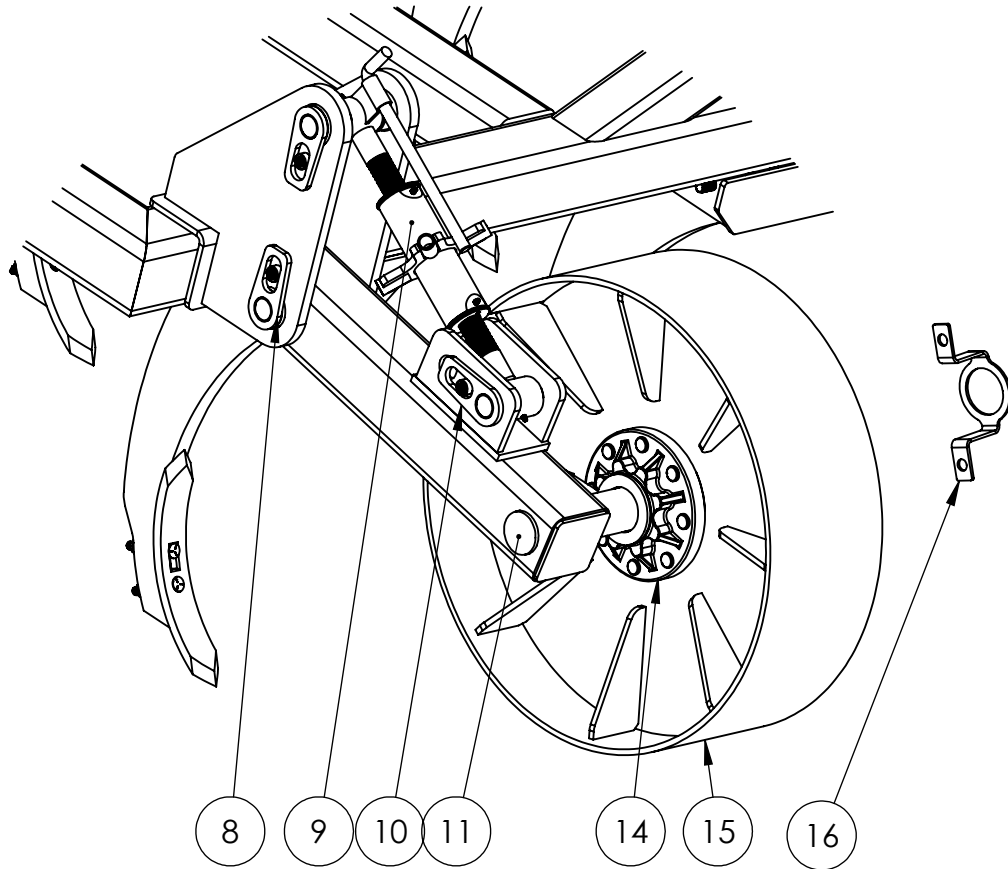

3 BAR FINISHING CHISEL

PARTS BOOK

MODELS: PFC-313, PFC-315, PFC-317, PFC-319, PFC-321, PFC-323 & PFC-325

www.porterswelding.com

OPTIONAL STEEL WHEEL

ITEM	PART NUMBER	DESCRIPTION	QTY
8	PFF-A102	PIN 1	2
9	PFC-CA401	TURNBUCKLE	1
10	PFF-CA303	LOWER PIN	1
11	PFF-CA702	SPINDLE WITH SPACER	1
14	PW-LWA002	8 ON 8 HUB ASSEMBLY	1
15	3PR-CA004	STEEL WHEEL	1
16	PW-LT128	DUSTCAP KEEPER	1

* THE SERIAL NUMBER OF THE EQUIPMENT IS REQUIRED

CALL YOUR LOCAL DEALER FOR PARTS