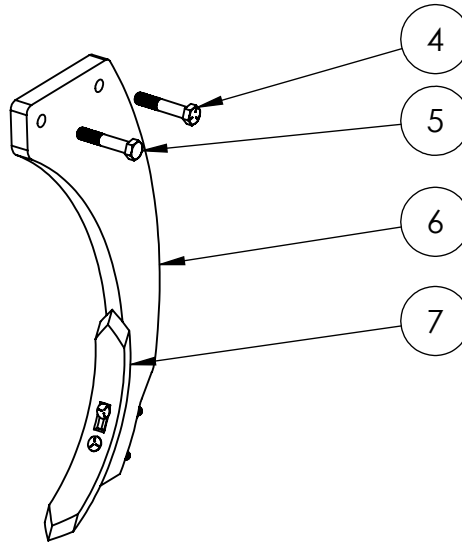

3 BAR FINISHING CHISEL

PARTS BOOK

MODELS: PFC-313, PFC-315, PFC-317, PFC-319, PFC-321, PFC-323 & PFC-325

www.porterswelding.com

ITEM	PART NUMBER	DESCRIPTION	QTY
1	PW-LT115	3PT HITCH PIN	2
2	PW-LA122	3PT PIN LOWER	1
3	PW-LA121	3PT PIN UPPER	1

* THE SERIAL NUMBER OF THE EQUIPMENT IS REQUIRED

CALL YOUR LOCAL DEALER FOR PARTS

3 BAR FINISHING CHISEL

PARTS BOOK

MODELS: PFC-313, PFC-315, PFC-317, PFC-319, PFC-321, PFC-323 & PFC-325

www.porterswelding.com

SHANK

ITEM	DESCRIPTION
4	3/4 GRADE 5 BOLT

MODEL	QTY
PFC-213	13
PFC-215	15
PFC-217	17

ITEM	DESCRIPTION
5	3/4 GRADE 2 BOLT

MODEL	QTY
PFC-213	13
PFC-215	15
PFC-217	17

ITEM	PART NUMBER	DESCRIPTION
6	PFC-CT403	FINISH SHANK

MODEL	QTY
PFC-213	13
PFC-215	15
PFC-217	17

ITEM	PART NUMBER	DESCRIPTION
7	FC-PNT	POINT

MODEL	QTY
PFC-213	13
PFC-215	15
PFC-217	17

* THE SERIAL NUMBER OF THE EQUIPMENT IS REQUIRED

CALL YOUR LOCAL DEALER FOR PARTS