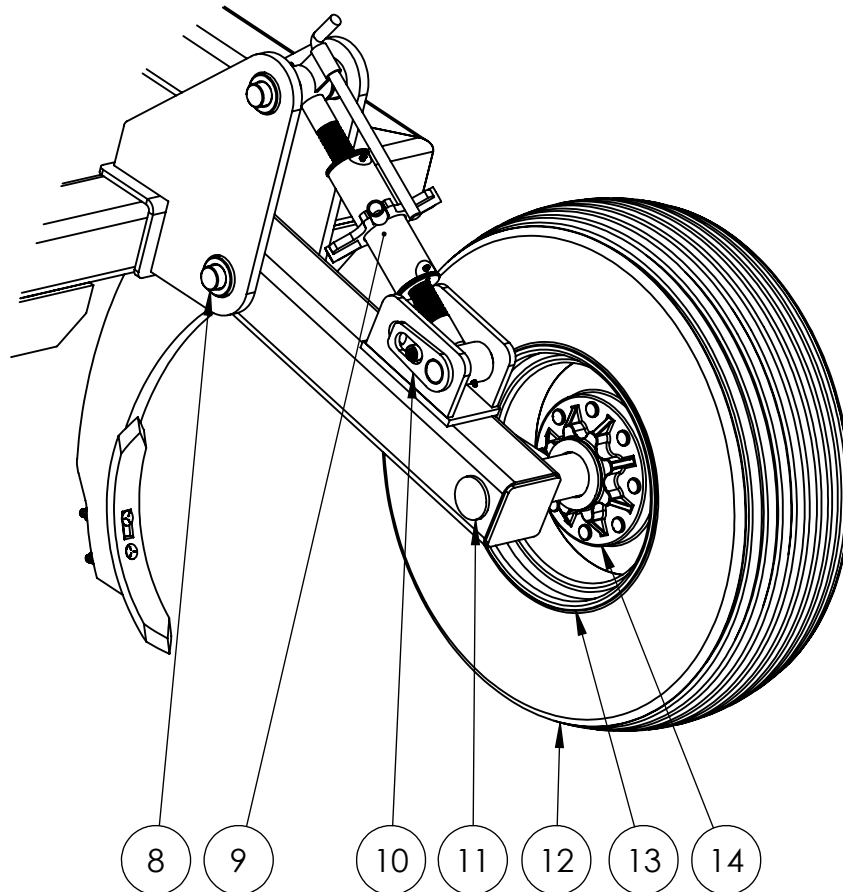

MODEL	QTY
PFC-213	13
PFC-215	15
PFC-217	17

ITEM	PART NUMBER	DESCRIPTION
7	FC-PNT	POINT

MODEL	QTY
PFC-213	13
PFC-215	15
PFC-217	17

* THE SERIAL NUMBER OF THE EQUIPMENT IS REQUIRED

CALL YOUR LOCAL DEALER FOR PARTS

3 BAR FINISHING CHISEL

PARTS BOOK

MODELS: PFC-313, PFC-315, PFC-317, PFC-319, PFC-321, PFC-323 & PFC-325

www.porterswelding.com

OPTIONAL TIRE

ITEM	PART NUMBER	DESCRIPTION	QTY
8	PFF-A102	PIN 1	2
9	PFC-CA401	TURNBUCKLE	1
10	PFF-CA303	LOWER PIN	1
11	PFF-CA702	SPINDLE WITH SPACER	1
12	PW-LWT035	12.5L-16SL TIRE	1
13	PW-LT024	16 X 8 RIM	1
14	PW-LWA002	8 ON 8 HUB ASSEMBLY	1