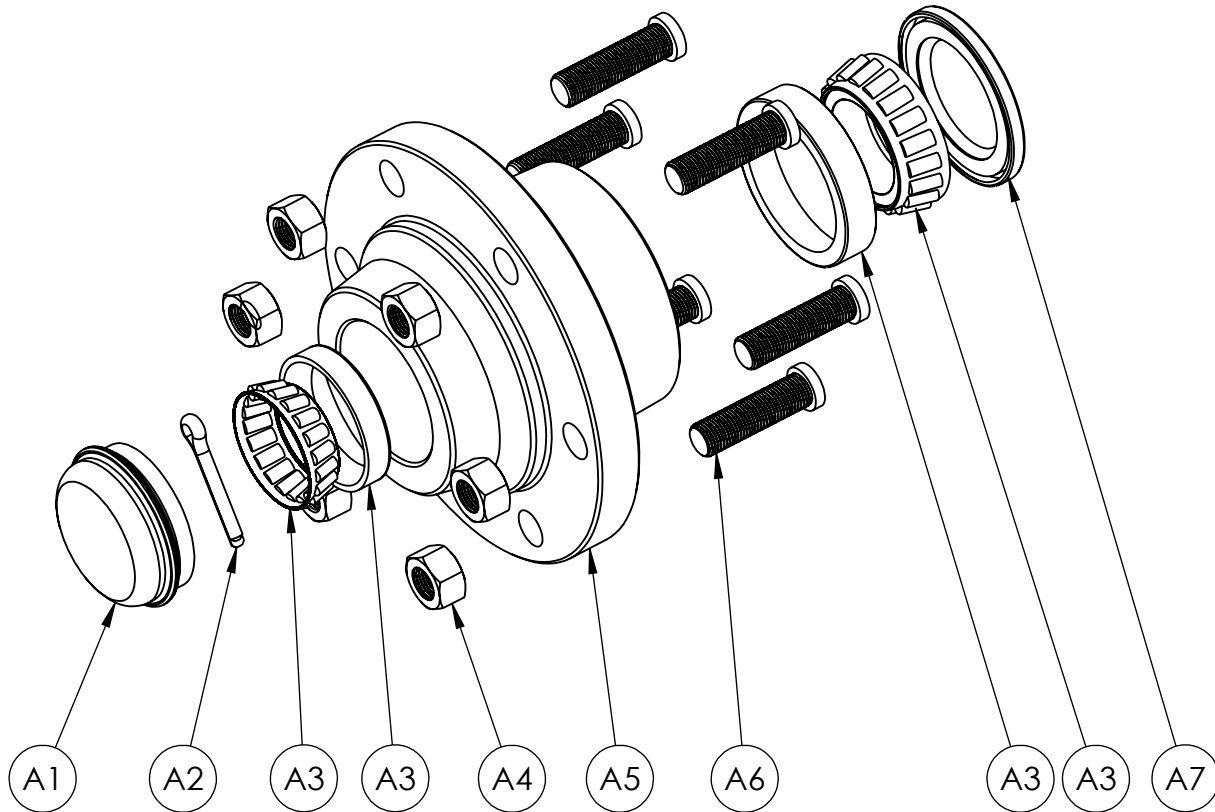

ORCHARD-VINEYARD EJECTOR CARRY ALL

PARTS BOOK

MODELS: MEC7, MEC8, MEC9, MEC10 & MEC12

OPTIONAL DOLLY

www.porterswelding.com

ITEM	PART NUMBER	DESCRIPTION	QTY
21	MEC-CA901	FRAME	1
22	PW-LT026	PIG TAIL	1
23	PW-LT129	10" TRAILER JACK	1
24	MEC-CT911	BALL HITCH	1
25	PW-LWT034	27 X 9.5-15 TIRE	2
26	PW-LWT023	15 X 6 RIM	2
27	PW-LWA001	6 ON 6 HUB ASSEMBLY	2

* THE SERIAL NUMBER OF THE EQUIPMENT IS REQUIRED

CALL YOUR LOCAL DEALER FOR PARTS

ORCHARD-VINEYARD EJECTOR CARRY ALL

PARTS BOOK

MODELS: MEC7, MEC8, MEC9, MEC10 & MEC12

OPTIONAL DOLLY

www.porterswelding.com

ITEM	PART NUMBER	DESCRIPTION	QTY
A1	PW-LWT008	DUST CAP	1
A2	PW-LWT023	COTTER PIN	1
A3	606-BER	BEARING KIT	1
A4	PW-LWT016	LUG NUT	6
A5	PW-LWT001	6 ON 6 HUB	1
A6	PW-LWT002	6 ON 6 STUD	6
A7	PW-LWT007	SEAL	1