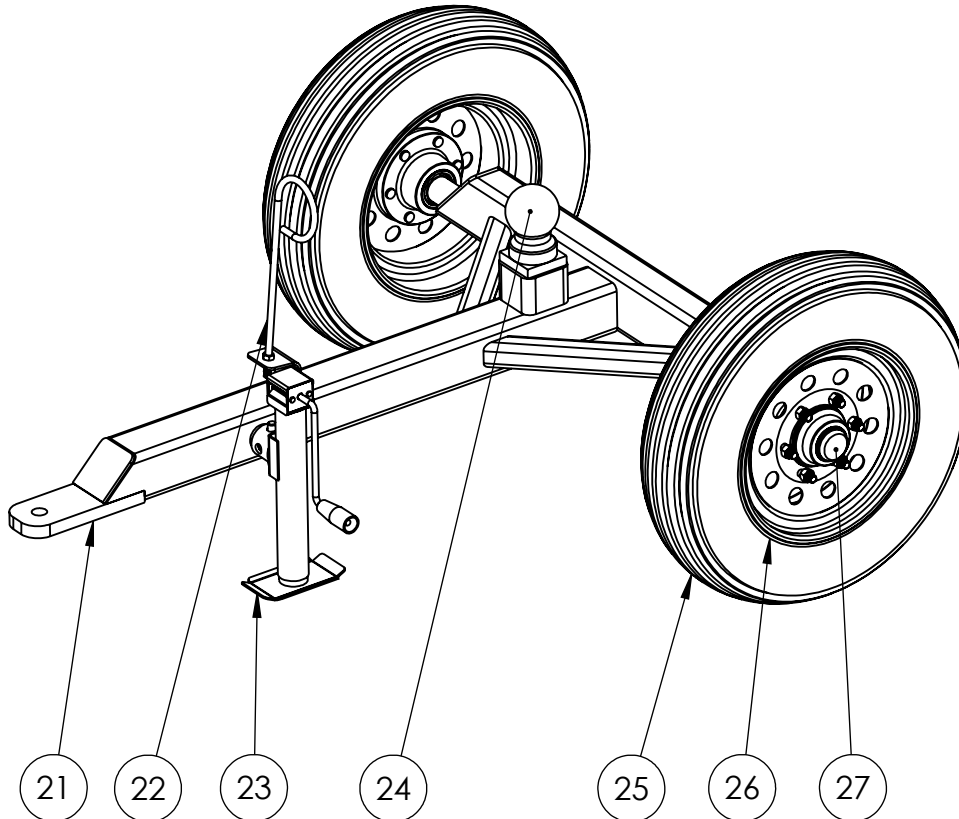

ITEM	PART NUMBER	DESCRIPTION	QTY
A1	PW-LWT015	DUST CAP	1
A2	PW-LWT009	COTTER PIN	1
A3	808-BER	BEARING KIT	1
A4	PW-LWT011	8 ON 8 STUD	8
A5	PW-LWT017	LUG NUT	8
A6	PW-LWT010	8 ON 8 HUB	1
A7	PW-LWT014	SEAL	1

ORCHARD-VINEYARD EJECTOR CARRY ALL

PARTS BOOK

MODELS: MEC7, MEC8, MEC9, MEC10 & MEC12

OPTIONAL DOLLY

www.porterswelding.com

ITEM	PART NUMBER	DESCRIPTION	QTY
21	MEC-CA901	FRAME	1
22	PW-LT026	PIG TAIL	1
23	PW-LT129	10" TRAILER JACK	1
24	MEC-CT911	BALL HITCH	1
25	PW-LWT034	27 X 9.5-15 TIRE	2
26	PW-LWT023	15 X 6 RIM	2
27	PW-LWA001	6 ON 6 HUB ASSEMBLY	2

* THE SERIAL NUMBER OF THE EQUIPMENT IS REQUIRED

CALL YOUR LOCAL DEALER FOR PARTS

ORCHARD-VINEYARD EJECTOR CARRY ALL

PARTS BOOK

MODELS: MEC7, MEC8, MEC9, MEC10 & MEC12

OPTIONAL DOLLY

www.porterswelding.com

ITEM	PART NUMBER	DESCRIPTION	QTY
A1	PW-LWT008	DUST CAP	1
A2	PW-LWT023	COTTER PIN	1
A3	606-BER	BEARING KIT	1
A4	PW-LWT016	LUG NUT	6
A5	PW-LWT001	6 ON 6 HUB	1
A6	PW-LWT002	6 ON 6 STUD	6
A7	PW-LWT007	SEAL	1