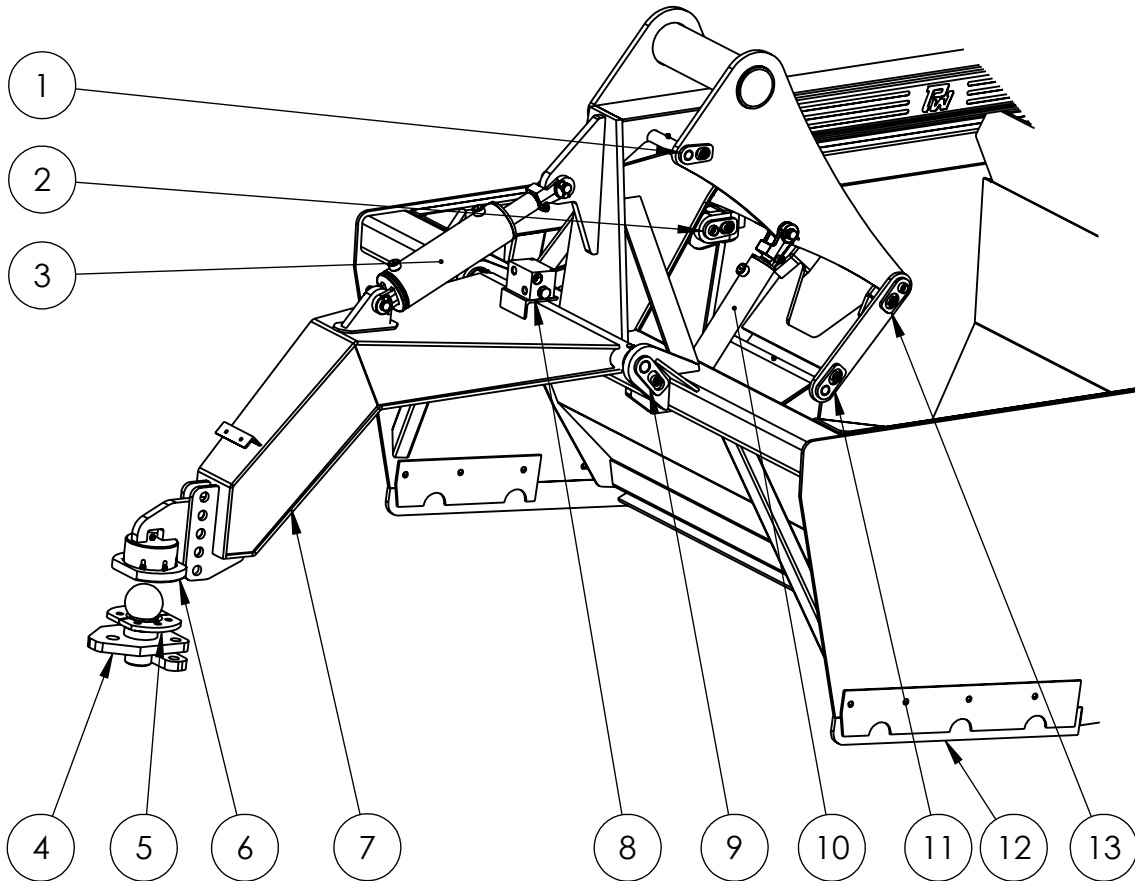

ORCHARD-VINEYARD EJECTOR CARRY ALL

PARTS BOOK

MODELS: MEC7, MEC8, MEC9, MEC10 & MEC12

www.porterswelding.com

ITEM	PART NUMBER	DESCRIPTION	QTY
1	MEC-CA755	UPPER HINGE PIN	2
2	MEC-CA302	FRONT DOOR PIN	2
3	MEC-ML-CYL*	4 X 10 CYLINDER WELDED	1
3	SLK-40150*	4 X 10 CYLINDER SEAL KIT	1
4	MEC-CA904	DRAW BAR KIT	1
5	MEC-CT913	SPLIT COLLAR	1
6	MEC-CA905	BALL SOCKET MOUNT	1
7	MEC-CA801	TONGUE	1
8	MEC-HYD-BLK	HYDRAULIC BLOCK	1
8	MEC-HYD-VL	HYDRAULIC VALVES	2
9	MEC-CA803	TONGUE PIN	1
10	MEC-FD-CYL*	2.5 X 10 CYLINDER WELDED	1
10	SLK-25150*	2.5 X 10 CYLINDER SEAL KIT	1
11	MEC-CA753	LOWER HINGE PIN	1
12	MEC-SB	SLOBBER BITS	SET (2)
13	MEC-CA754	UPPER HINGE PIN	2

* THE SERIAL NUMBER OF THE EQUIPMENT IS REQUIRED

CALL YOUR LOCAL DEALER FOR PARTS

ORCHARD-VINEYARD EJECTOR CARRY ALL

PARTS BOOK

MODELS: MEC7, MEC8, MEC9, MEC10 & MEC12

www.porterswelding.com

ITEM	PART NUMBER	DESCRIPTION	QTY
14	MEC-T507	7' BLADE	1
14	MEC-T508	8' BLADE	1
14	MEC-T509	9' BLADE	1
14	MEC-T510	10' BLADE	1
14	MEC-T512	12' BLADE	1
15	YCR-ROL	DOOR ROLLER	4
16	PW-LWT030	31 X 13.5-15 TIRE	2
17	PW-LWT020	15 X 8 RIM	2
18	PW-LWA002	8 ON 8 HUB ASSEMBLY	2
19	MEC-CT415	SLIDE ROLLER	1
20	MEC-BD-CYL*	3 X 30 CYLINDER WELDED	1
20	SLK-30150*	3 X 30 CYLINDER SEAL KIT	1
21	PW-LT066	8 ON 8 SPINDLE	2

* THE SERIAL NUMBER OF THE EQUIPMENT IS REQUIRED

CALL YOUR LOCAL DEALER FOR PARTS

ORCHARD-VINEYARD EJECTOR CARRY ALL

PARTS BOOK

MODELS: MEC7, MEC8, MEC9, MEC10 & MEC12

www.porterswelding.com

8 ON 8 HUB ASSEMBLY

ORCHARD-VINEYARD EJECTOR CARRY ALL

PARTS BOOK

MODELS: MEC7, MEC8, MEC9, MEC10 & MEC12

OPTIONAL DOLLY

www.porterswelding.com

ITEM	PART NUMBER	DESCRIPTION	QTY
21	MEC-CA901	FRAME	1
22	PW-LT026	PIG TAIL	1
23	PW-LT129	10" TRAILER JACK	1
24	MEC-CT911	BALL HITCH	1
25	PW-LWT034	27 X 9.5-15 TIRE	2
26	PW-LWT023	15 X 6 RIM	2
27	PW-LWA001	6 ON 6 HUB ASSEMBLY	2