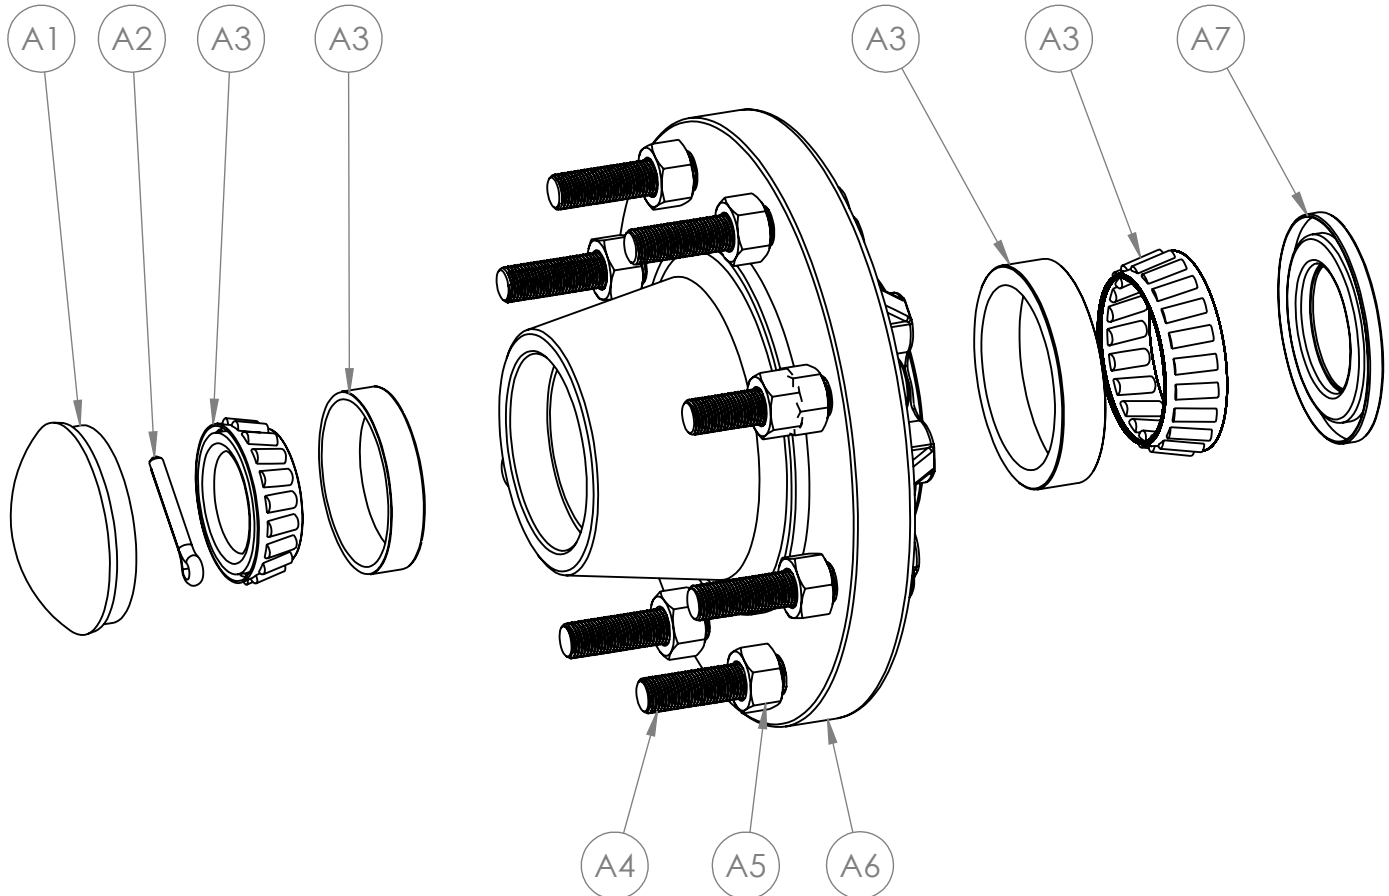

* THE SERIAL NUMBER OF THE EQUIPMENT IS REQUIRED

CALL YOUR LOCAL DEALER FOR PARTS

ORCHARD-VINEYARD EJECTOR CARRY ALL

PARTS BOOK

MODELS: MEC7, MEC8, MEC9, MEC10 & MEC12

www.porterswelding.com

ITEM	PART NUMBER	DESCRIPTION	QTY
14	MEC-T507	7' BLADE	1
14	MEC-T508	8' BLADE	1
14	MEC-T509	9' BLADE	1
14	MEC-T510	10' BLADE	1
14	MEC-T512	12' BLADE	1
15	YCR-ROL	DOOR ROLLER	4
16	PW-LWT030	31 X 13.5-15 TIRE	2
17	PW-LWT020	15 X 8 RIM	2
18	PW-LWA002	8 ON 8 HUB ASSEMBLY	2
19	MEC-CT415	SLIDE ROLLER	1
20	MEC-BD-CYL*	3 X 30 CYLINDER WELDED	1
20	SLK-30150*	3 X 30 CYLINDER SEAL KIT	1
21	PW-LT066	8 ON 8 SPINDLE	2

* THE SERIAL NUMBER OF THE EQUIPMENT IS REQUIRED

CALL YOUR LOCAL DEALER FOR PARTS

ORCHARD-VINEYARD EJECTOR CARRY ALL

PARTS BOOK

MODELS: MEC7, MEC8, MEC9, MEC10 & MEC12

www.porterswelding.com

8 ON 8 HUB ASSEMBLY

ITEM	PART NUMBER	DESCRIPTION	QTY
A1	PW-LWT015	DUST CAP	1
A2	PW-LWT009	COTTER PIN	1
A3	808-BER	BEARING KIT	1
A4	PW-LWT011	8 ON 8 STUD	8
A5	PW-LWT017	LUG NUT	8
A6	PW-LWT010	8 ON 8 HUB	1
A7	PW-LWT014	SEAL	1

ORCHARD-VINEYARD EJECTOR CARRY ALL

PARTS BOOK

MODELS: MEC7, MEC8, MEC9, MEC10 & MEC12

OPTIONAL DOLLY

www.porterswelding.com

ITEM	PART NUMBER	DESCRIPTION	QTY
21	MEC-CA901	FRAME	1
22	PW-LT026	PIG TAIL	1
23	PW-LT129	10" TRAILER JACK	1
24	MEC-CT911	BALL HITCH	1
25	PW-LWT034	27 X 9.5-15 TIRE	2
26	PW-LWT023	15 X 6 RIM	2
27	PW-LWA001	6 ON 6 HUB ASSEMBLY	2