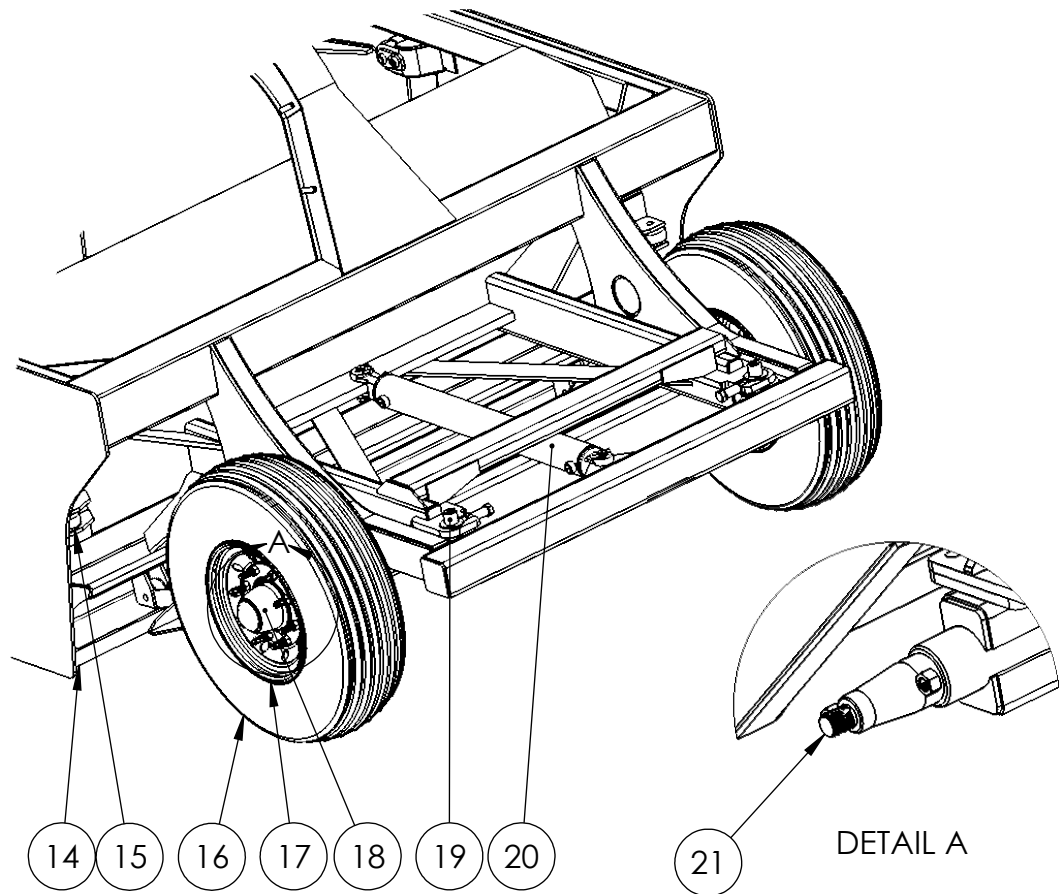

ORCHARD-VINEYARD EJECTOR CARRY ALL

PARTS BOOK

MODELS: MEC7, MEC8, MEC9, MEC10 & MEC12

www.porterswelding.com

ITEM	PART NUMBER	DESCRIPTION	QTY
1	MEC-CA755	UPPER HINGE PIN	2
2	MEC-CA302	FRONT DOOR PIN	2
3	MEC-ML-CYL*	4 X 10 CYLINDER WELDED	1
3	SLK-40150*	4 X 10 CYLINDER SEAL KIT	1
4	MEC-CA904	DRAW BAR KIT	1
5	MEC-CT913	SPLIT COLLAR	1
6	MEC-CA905	BALL SOCKET MOUNT	1
7	MEC-CA801	TONGUE	1
8	MEC-HYD-BLK	HYDRAULIC BLOCK	1
8	MEC-HYD-VL	HYDRAULIC VALVES	2
9	MEC-CA803	TONGUE PIN	1
10	MEC-FD-CYL*	2.5 X 10 CYLINDER WELDED	1
10	SLK-25150*	2.5 X 10 CYLINDER SEAL KIT	1
11	MEC-CA753	LOWER HINGE PIN	1
12	MEC-SB	SLOBBER BITS	SET (2)
13	MEC-CA754	UPPER HINGE PIN	2

* THE SERIAL NUMBER OF THE EQUIPMENT IS REQUIRED

CALL YOUR LOCAL DEALER FOR PARTS

ORCHARD-VINEYARD EJECTOR CARRY ALL

PARTS BOOK

MODELS: MEC7, MEC8, MEC9, MEC10 & MEC12

www.porterswelding.com

ITEM	PART NUMBER	DESCRIPTION	QTY
14	MEC-T507	7' BLADE	1
14	MEC-T508	8' BLADE	1
14	MEC-T509	9' BLADE	1
14	MEC-T510	10' BLADE	1
14	MEC-T512	12' BLADE	1
15	YCR-ROL	DOOR ROLLER	4
16	PW-LWT030	31 X 13.5-15 TIRE	2
17	PW-LWT020	15 X 8 RIM	2
18	PW-LWA002	8 ON 8 HUB ASSEMBLY	2
19	MEC-CT415	SLIDE ROLLER	1
20	MEC-BD-CYL*	3 X 30 CYLINDER WELDED	1
20	SLK-30150*	3 X 30 CYLINDER SEAL KIT	1
21	PW-LT066	8 ON 8 SPINDLE	2

* THE SERIAL NUMBER OF THE EQUIPMENT IS REQUIRED

CALL YOUR LOCAL DEALER FOR PARTS

ORCHARD-VINEYARD EJECTOR CARRY ALL

PARTS BOOK

MODELS: MEC7, MEC8, MEC9, MEC10 & MEC12

www.porterswelding.com

8 ON 8 HUB ASSEMBLY

ORCHARD-VINEYARD EJECTOR CARRY ALL

PARTS BOOK

MODELS: MEC7, MEC8, MEC9, MEC10 & MEC12

OPTIONAL DOLLY

www.porterswelding.com

ITEM	PART NUMBER	DESCRIPTION	QTY
21	MEC-CA901	FRAME	1
22	PW-LT026	PIG TAIL	1
23	PW-LT129	10" TRAILER JACK	1
24	MEC-CT911	BALL HITCH	1
25	PW-LWT034	27 X 9.5-15 TIRE	2
26	PW-LWT023	15 X 6 RIM	2
27	PW-LWA001	6 ON 6 HUB ASSEMBLY	2