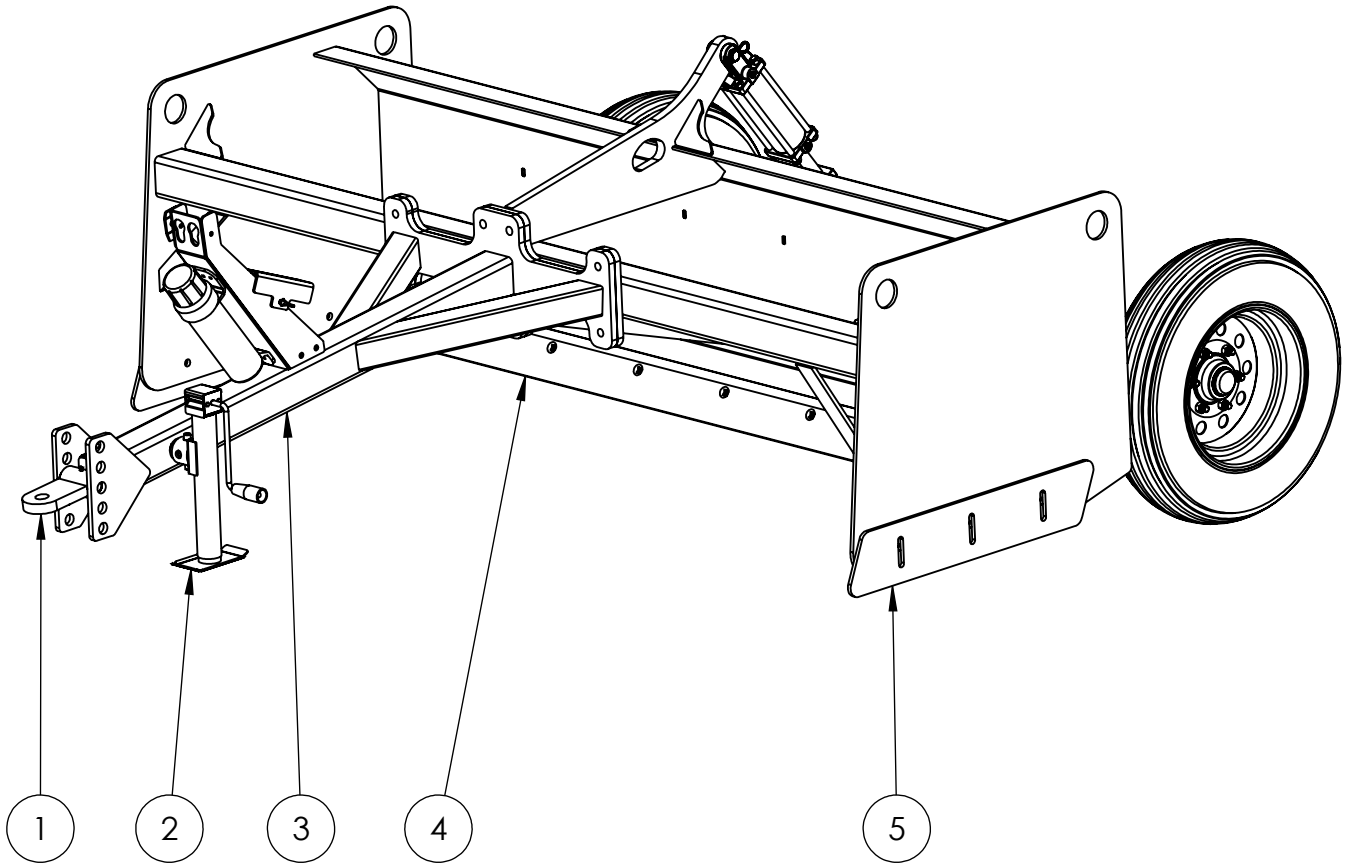

MEDIUM DUTY DRAG SCRAPER

PARTS BOOK

MODELS: MDS8, MDS10, MDS12 & MDS14

www.porterswelding.com

ITEM	PART NUMBER	DESCRIPTION	QTY
1	SCR-CA101	HITCH	1
2	PW-LT129	10" TRAILER JACK	1
3	MDS-CA101	TONGUE ASSEMBLY	1
4	SCR-CT100*	SCRAPER BLADE	1
4	124-BOL*	BLADE BOLT KIT	1
5	HDS/MDS-SLB	SLOBBER BIT	SET (2)
5	HDS/MDS-SLB-BK	SLOBBER BIT BOLT KIT	1

* THE SERIAL NUMBER OF THE EQUIPMENT IS REQUIRED

CALL YOUR LOCAL DEALER FOR PARTS

MEDIUM DUTY DRAG SCRAPER

PARTS BOOK

MODELS: MDS8, MDS10, MDS12 & MDS14

www.porterswelding.com

ITEM	PART NUMBER	DESCRIPTION	QTY
6	PW-LWT034	27 X 9.5-15 TIRE	2
7	PW-LWT023	15 X 6 RIM	2
8	PW-LW001	6 ON 6 HUB ASSEMBLY	2
9	SCR-CA103	SPINDLE ASSEMBLY	2
10	SCR-CA102	AXLE ASSEMBLY	1
11	AXL-BUS	AXLE BUSHING KIT	1
12	SCR-CT007	AXLE COVER	4
13	308-TRC	3 X 8 CYLINDER TIE ROD	1

* THE SERIAL NUMBER OF THE EQUIPMENT IS REQUIRED

CALL YOUR LOCAL DEALER FOR PARTS

MEDIUM DUTY DRAG SCRAPER

PARTS BOOK

MODELS: MDS8, MDS10, MDS12 & MDS14

www.porterswelding.com

ITEM	PART NUMBER	DESCRIPTION	QTY
A1	PW-LWT008	DUST CAP	1
A2	PW-LWT023	COTTER PIN	1
A3	606-BER	BEARING KIT	1
A4	PW-LWT016	LUG NUT	6
A5	PW-LWT001	6 ON 6 HUB	1
A6	PW-LWT002	6 ON 6 STUD	6
A7	PW-LWT007	SEAL	1