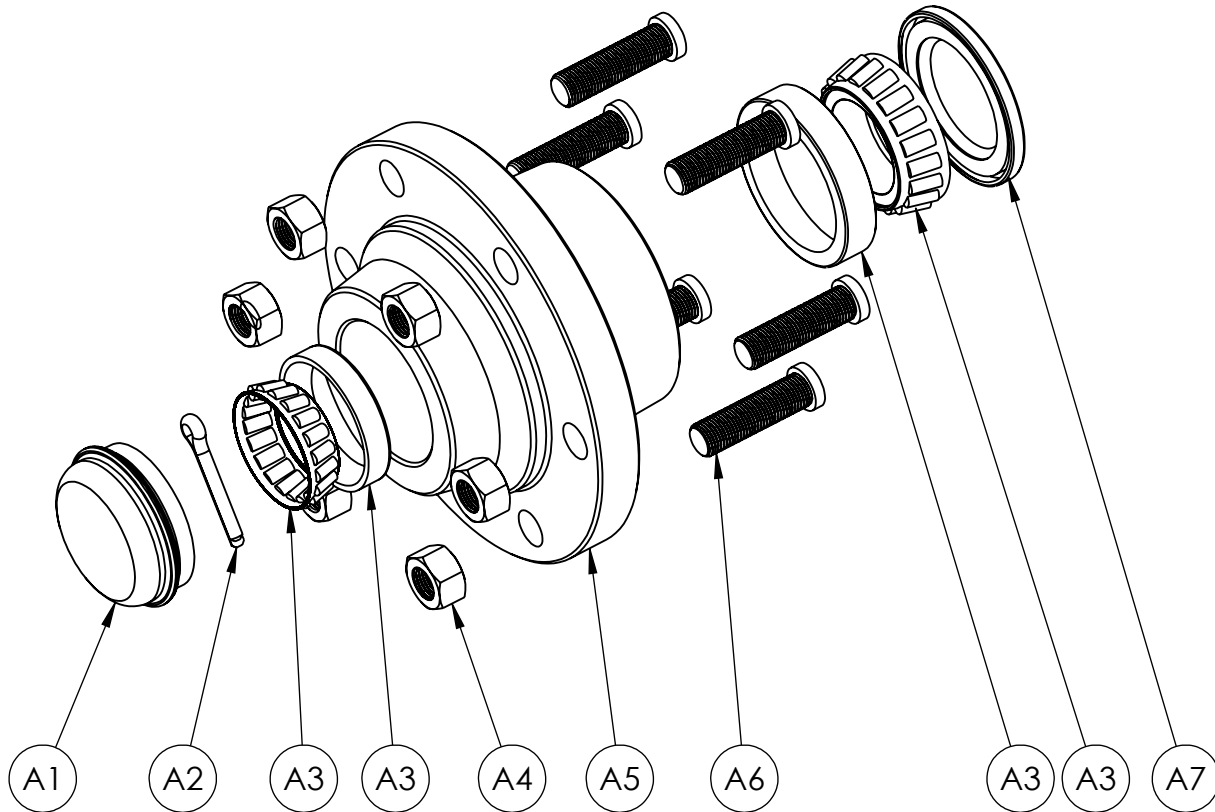

* THE SERIAL NUMBER OF THE EQUIPMENT IS REQUIRED

CALL YOUR LOCAL DEALER FOR PARTS

MEDIUM DUTY DRAG SCRAPER

PARTS BOOK

MODELS: MDS8, MDS10, MDS12 & MDS14

www.porterswelding.com

ITEM	PART NUMBER	DESCRIPTION	QTY
6	PW-LWT034	27 X 9.5-15 TIRE	2
7	PW-LWT023	15 X 6 RIM	2
8	PW-LW001	6 ON 6 HUB ASSEMBLY	2
9	SCR-CA103	SPINDLE ASSEMBLY	2
10	SCR-CA102	AXLE ASSEMBLY	1
11	AXL-BUS	AXLE BUSHING KIT	1
12	SCR-CT007	AXLE COVER	4
13	308-TRC	3 X 8 CYLINDER TIE ROD	1

* THE SERIAL NUMBER OF THE EQUIPMENT IS REQUIRED

CALL YOUR LOCAL DEALER FOR PARTS

MEDIUM DUTY DRAG SCRAPER

PARTS BOOK

MODELS: MDS8, MDS10, MDS12 & MDS14

www.porterswelding.com

ITEM	PART NUMBER	DESCRIPTION	QTY
A1	PW-LWT008	DUST CAP	1
A2	PW-LWT023	COTTER PIN	1
A3	606-BER	BEARING KIT	1
A4	PW-LWT016	LUG NUT	6
A5	PW-LWT001	6 ON 6 HUB	1
A6	PW-LWT002	6 ON 6 STUD	6
A7	PW-LWT007	SEAL	1