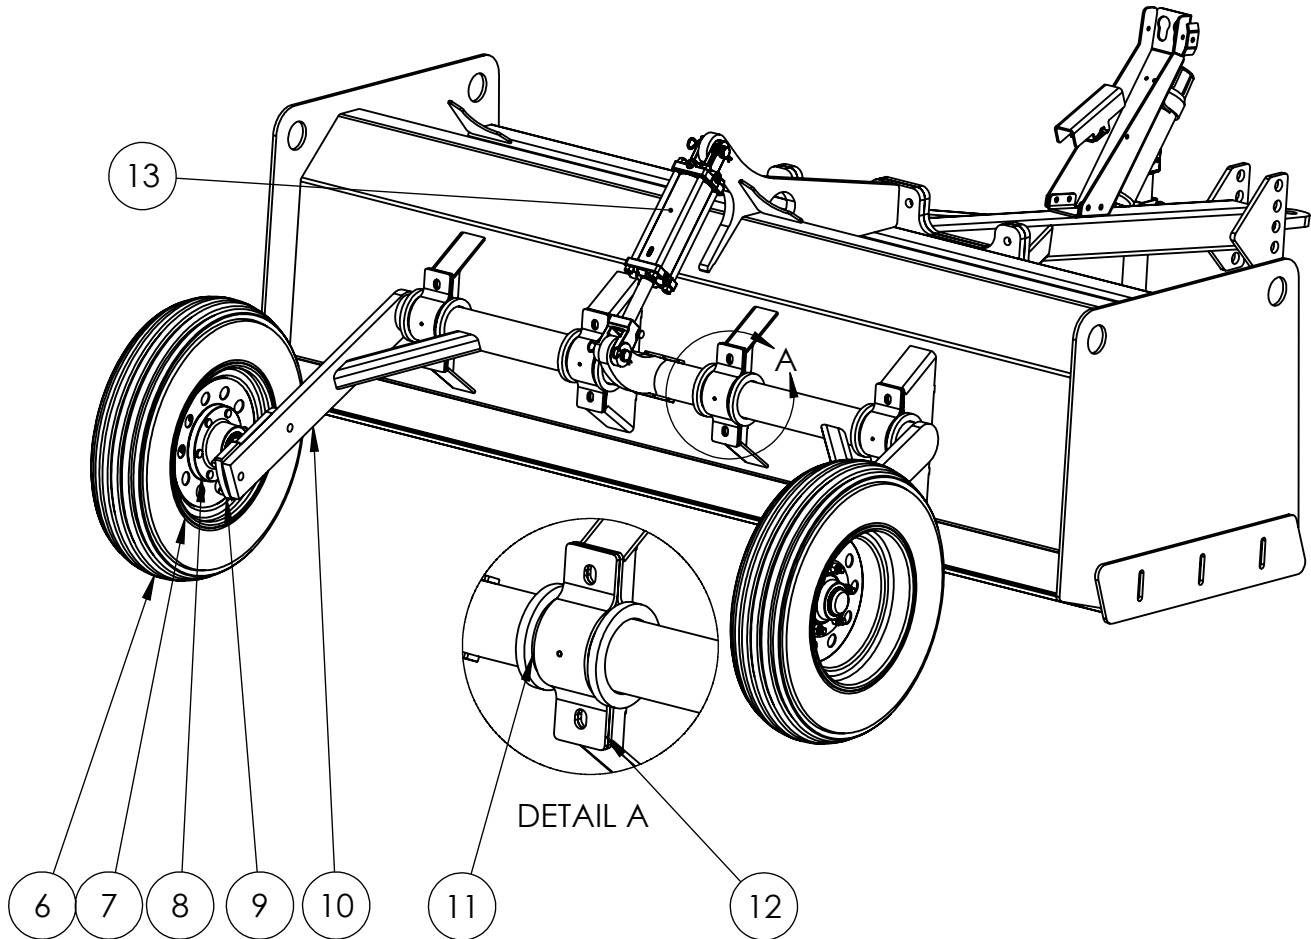

MEDIUM DUTY DRAG SCRAPER

PARTS BOOK

MODELS: MDS8, MDS10, MDS12 & MDS14

www.porterswelding.com

ITEM	PART NUMBER	DESCRIPTION	QTY
1	SCR-CA101	HITCH	1
2	PW-LT129	10" TRAILER JACK	1
3	MDS-CA101	TONGUE ASSEMBLY	1
4	SCR-CT100*	SCRAPER BLADE	1
4	124-BOL*	BLADE BOLT KIT	1
5	HDS/MDS-SLB	SLOBBER BIT	SET (2)
5	HDS/MDS-SLB-BK	SLOBBER BIT BOLT KIT	1

* THE SERIAL NUMBER OF THE EQUIPMENT IS REQUIRED

CALL YOUR LOCAL DEALER FOR PARTS

MEDIUM DUTY DRAG SCRAPER

PARTS BOOK

MODELS: MDS8, MDS10, MDS12 & MDS14

www.porterswelding.com

ITEM	PART NUMBER	DESCRIPTION	QTY
6	PW-LWT034	27 X 9.5-15 TIRE	2
7	PW-LWT023	15 X 6 RIM	2
8	PW-LW001	6 ON 6 HUB ASSEMBLY	2
9	SCR-CA103	SPINDLE ASSEMBLY	2
10	SCR-CA102	AXLE ASSEMBLY	1
11	AXL-BUS	AXLE BUSHING KIT	1
12	SCR-CT007	AXLE COVER	4
13	308-TRC	3 X 8 CYLINDER TIE ROD	1

* THE SERIAL NUMBER OF THE EQUIPMENT IS REQUIRED

CALL YOUR LOCAL DEALER FOR PARTS

MEDIUM DUTY DRAG SCRAPER

PARTS BOOK

MODELS: MDS8, MDS10, MDS12 & MDS14

www.porterswelding.com

ITEM	PART NUMBER	DESCRIPTION	QTY
A1	PW-LWT008	DUST CAP	1
A2	PW-LWT023	COTTER PIN	1
A3	606-BER	BEARING KIT	1
A4	PW-LWT016	LUG NUT	6
A5	PW-LWT001	6 ON 6 HUB	1
A6	PW-LWT002	6 ON 6 STUD	6
A7	PW-LWT007	SEAL	1