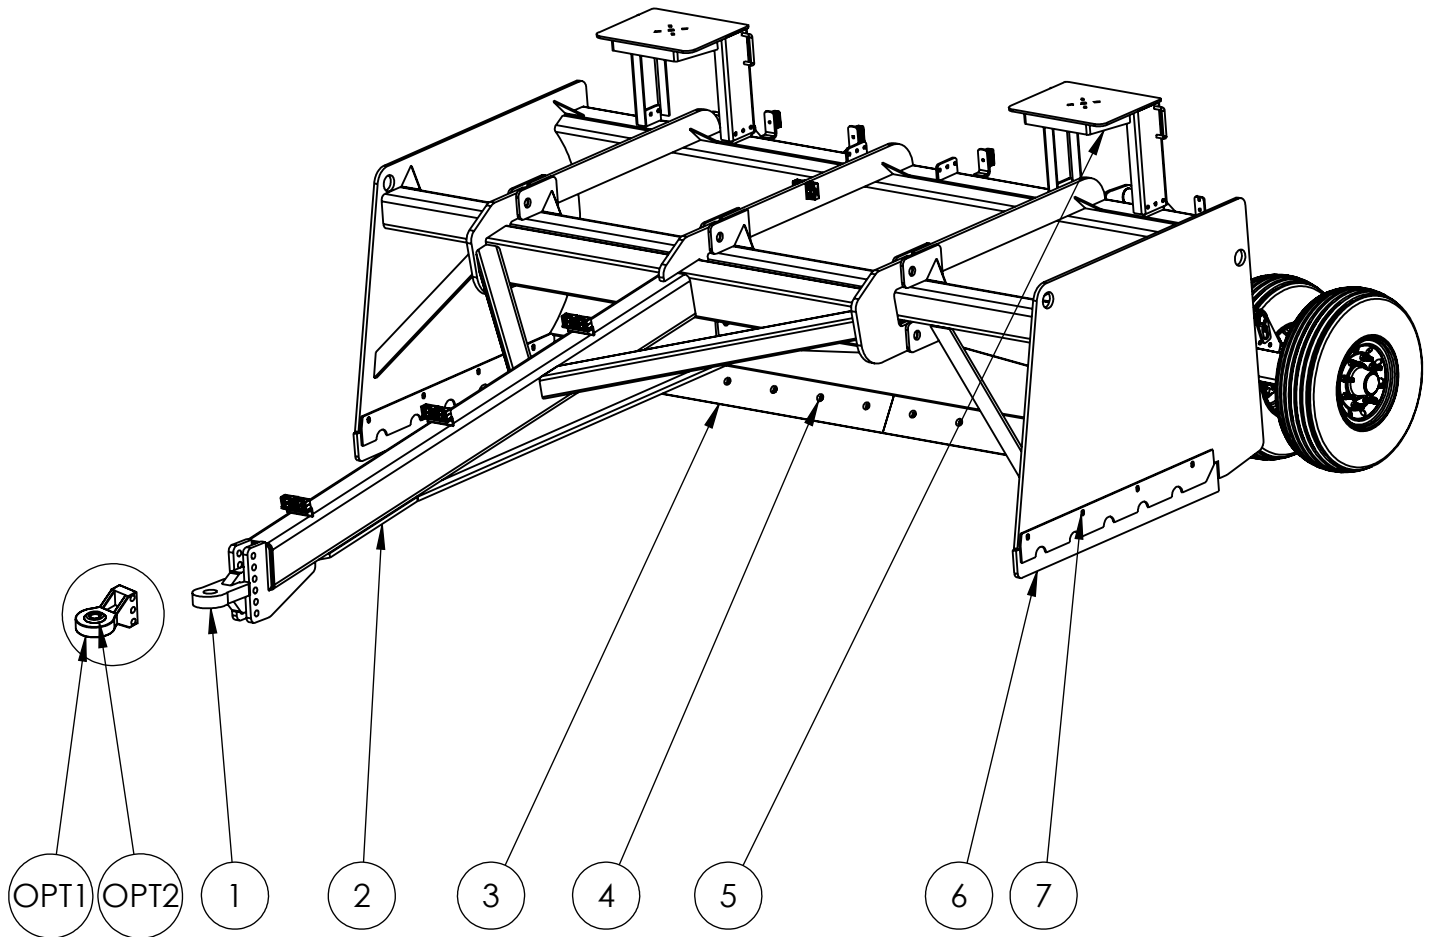

LASER DRAG SCRAPER

PARTS BOOK

MODELS: LDS11.1, LDS14, LDS16, LDS18, LDS20, LDS22 & LDS24

www.porterswelding.com

ITEM NO.	PART NUMBER	DESCRIPTION	QTY
1	LDS-CA258	HITCH	1
1	-	HITCH BOLT KIT	1
2	LDS-CA201*	TONGUE	1
3	LDS-CT9XX*	BLADE	SET OF 2
4	348-BOL*	BLADE BOLT KIT	1
5	SCR-CA901	LASER TOWER	2
6	SLB-T008	SLOBBER BIT	SET OF 2
7	LDS-SLB-BK	SLOBBER BIT BOLT KIT	1

OPTIONAL

ITEM NO.	PART NUMBER	DESCRIPTION	QTY
OPT1	PW-LT078	CAT 4 HITCH	1
OPT2	42-BAL	BALL INSERT	1

* THE SERIAL NUMBER OF THE EQUIPMENT IS REQUIRED

CALL YOUR LOCAL DEALER FOR PARTS

LASER DRAG SCRAPER

PARTS BOOK

MODELS: LDS11.1, LDS14, LDS16, LDS18, LDS20, LDS22 & LDS24

www.porterswelding.com

ITEM NO.	PART NUMBER	DESCRIPTION	QTY
8	LDS-CA401	PIN INNER ASSEMBLY	4
9	514-WCY	5 X 14 CYLINDER WELDED	2
10	PW-LT030	31 X 13.5-15 TIRE	4
11	PW-LT020	15 X 8 WHEEL	4
12	PW-LWA002	8 ON 8 HUB ASSEMBLY	4
13	PW-LT066	8 ON 8 SPINDLE	4
14	LDS-CA401	WALKING BEAM PIN	2
15	SCR-CA801	WALKING BEAM ASSEMBLY	2
16	LDS-CA304	CENTER PIVOT PIN	1
17	LDS-CA402	PIN OUTER ASSEMBLY	2

* THE SERIAL NUMBER OF THE EQUIPMENT IS REQUIRED

CALL YOUR LOCAL DEALER FOR PARTS

LASER DRAG SCRAPER

PARTS BOOK

TRANSPORT OPTION

www.porterswelding.com

ITEM NO.	PART NUMBER	DESCRIPTION	QTY
T1	420-TRC	4 x 20 CYLINDER TIE ROD	2
T1	SLK-4020TR	4 X 20 SEAL KIT	2
T2	12.5-16 10	12.5-16 10 TIRE	2
T3	PW-LWT024	16 X 10 WHEEL	2
T4	PW-LWAS002	8 ON 8 HUB ASSEMBLY	2
T5	LDS-CT510	UPRIGHT SLIDE (UHMW)	8
T6	RACHET ASSEMBLY	RACHET ASSEMBLY	1
T7	LDS-CA405	TONGUE PIN	1
T8	LDS-CA404	TRANSPORT TONGUE	1