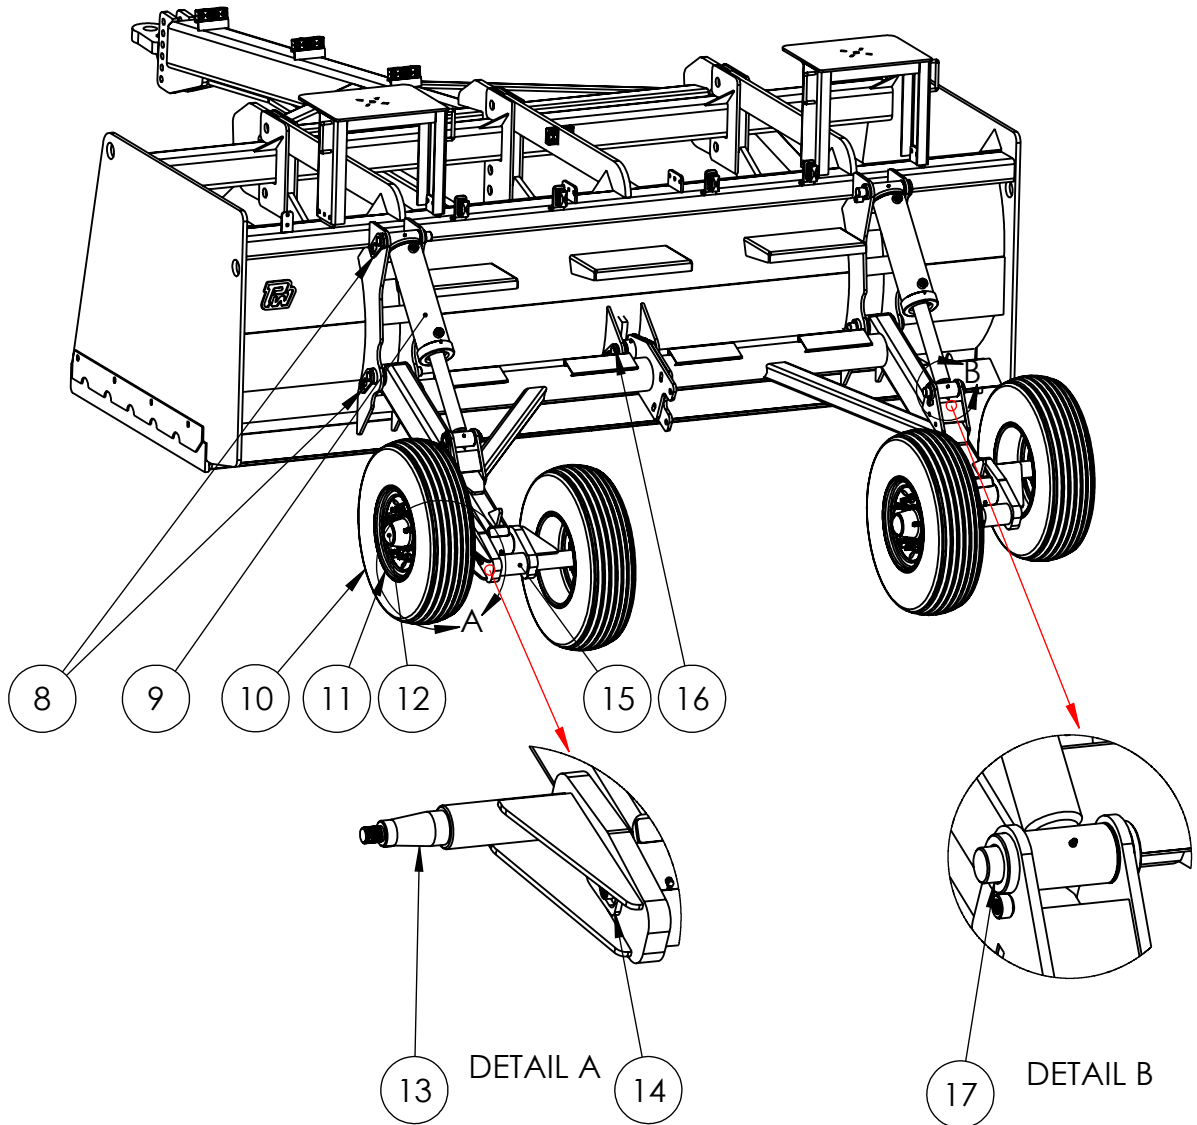

LASER DRAG SCRAPER

PARTS BOOK

MODELS: LDS11.1, LDS14, LDS16, LDS18, LDS20, LDS22 & LDS24

www.porterswelding.com

ITEM NO.	PART NUMBER	DESCRIPTION	QTY
1	LDS-CA258	HITCH	1
1	-	HITCH BOLT KIT	1
2	LDS-CA201*	TONGUE	1
3	LDS-CT9XX*	BLADE	SET OF 2
4	348-BOL*	BLADE BOLT KIT	1
5	SCR-CA901	LASER TOWER	2
6	SLB-T008	SLOBBER BIT	SET OF 2
7	LDS-SLB-BK	SLOBBER BIT BOLT KIT	1

OPTIONAL

ITEM NO.	PART NUMBER	DESCRIPTION	QTY
OPT1	PW-LT078	CAT 4 HITCH	1
OPT2	42-BAL	BALL INSERT	1

* THE SERIAL NUMBER OF THE EQUIPMENT IS REQUIRED

CALL YOUR LOCAL DEALER FOR PARTS

LASER DRAG SCRAPER

PARTS BOOK

MODELS: LDS11.1, LDS14, LDS16, LDS18, LDS20, LDS22 & LDS24

www.porterswelding.com

ITEM NO.	PART NUMBER	DESCRIPTION	QTY
8	LDS-CA401	PIN INNER ASSEMBLY	4
9	514-WCY	5 X 14 CYLINDER WELDED	2
10	PW-LT030	31 X 13.5-15 TIRE	4
11	PW-LT020	15 X 8 WHEEL	4
12	PW-LWA002	8 ON 8 HUB ASSEMBLY	4
13	PW-LT066	8 ON 8 SPINDLE	4
14	LDS-CA401	WALKING BEAM PIN	2
15	SCR-CA801	WALKING BEAM ASSEMBLY	2
16	LDS-CA304	CENTER PIVOT PIN	1
17	LDS-CA402	PIN OUTER ASSEMBLY	2

* THE SERIAL NUMBER OF THE EQUIPMENT IS REQUIRED

CALL YOUR LOCAL DEALER FOR PARTS

LASER DRAG SCRAPER

PARTS BOOK

TRANSPORT OPTION

www.porterswelding.com

ITEM NO.	PART NUMBER	DESCRIPTION	QTY
T1	420-TRC	4 x 20 CYLINDER TIE ROD	2
T1	SLK-4020TR	4 X 20 SEAL KIT	2
T2	12.5-16 10	12.5-16 10 TIRE	2
T3	PW-LWT024	16 X 10 WHEEL	2
T4	PW-LWAS002	8 ON 8 HUB ASSEMBLY	2
T5	LDS-CT510	UPRIGHT SLIDE (UHMW)	8
T6	RACHET ASSEMBLY	RACHET ASSEMBLY	1
T7	LDS-CA405	TONGUE PIN	1
T8	LDS-CA404	TRANSPORT TONGUE	1