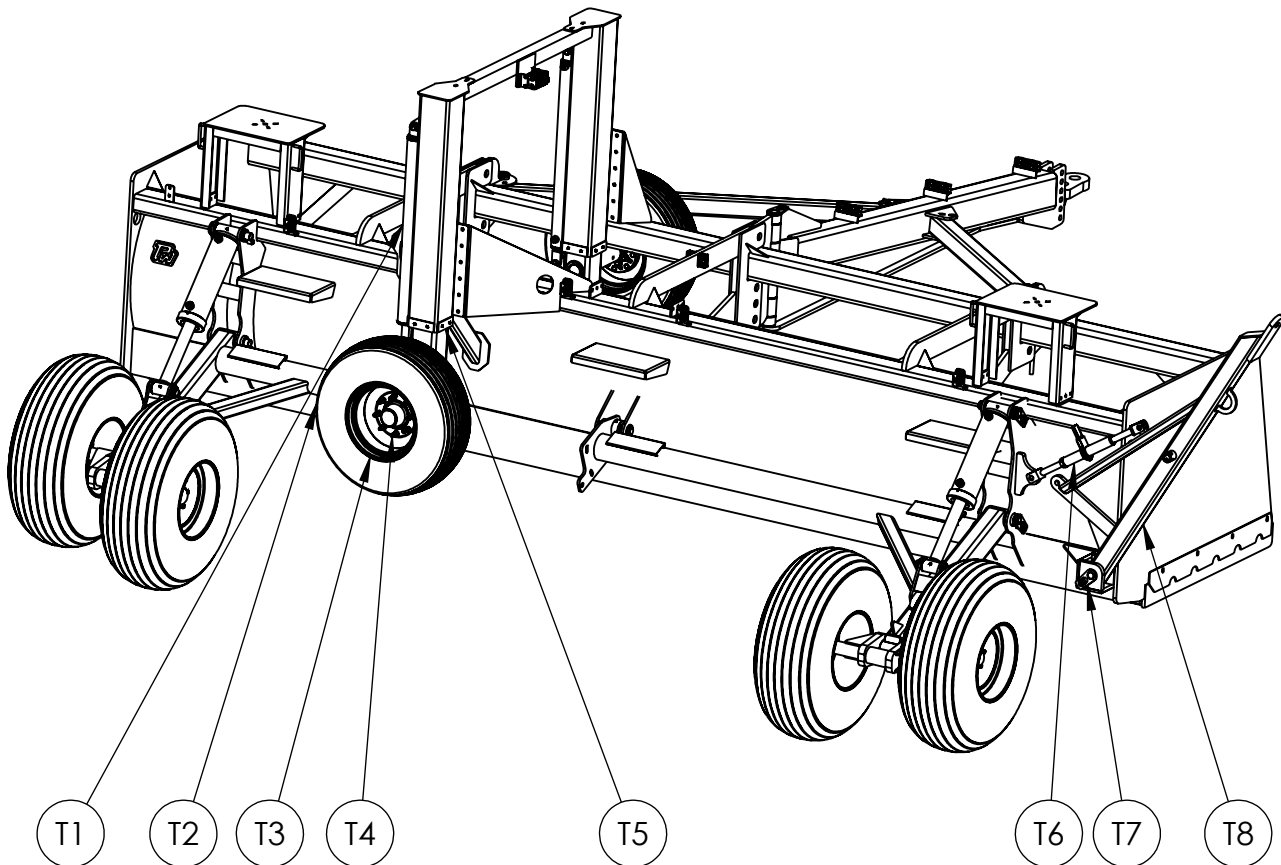

* THE SERIAL NUMBER OF THE EQUIPMENT IS REQUIRED

CALL YOUR LOCAL DEALER FOR PARTS

LASER DRAG SCRAPER

PARTS BOOK

TRANSPORT OPTION

www.porterswelding.com

ITEM NO.	PART NUMBER	DESCRIPTION	QTY
T1	420-TRC	4 x 20 CYLINDER TIE ROD	2
T1	SLK-4020TR	4 X 20 SEAL KIT	2
T2	12.5-16 10	12.5-16 10 TIRE	2
T3	PW-LWT024	16 X 10 WHEEL	2
T4	PW-LWAS002	8 ON 8 HUB ASSEMBLY	2
T5	LDS-CT510	UPRIGHT SLIDE (UHMW)	8
T6	RACHET ASSEMBLY	RACHET ASSEMBLY	1
T7	LDS-CA405	TONGUE PIN	1
T8	LDS-CA404	TRANSPORT TONGUE	1

* THE SERIAL NUMBER OF THE EQUIPMENT IS REQUIRED

CALL YOUR LOCAL DEALER FOR PARTS

LASER DRAG SCRAPER

PARTS BOOK

MODELS: LDS11.1, LDS14, LDS16, LDS18, LDS20, LDS22 & LDS24

www.porterswelding.com

8 ON 8 HUB ASSEMBLY