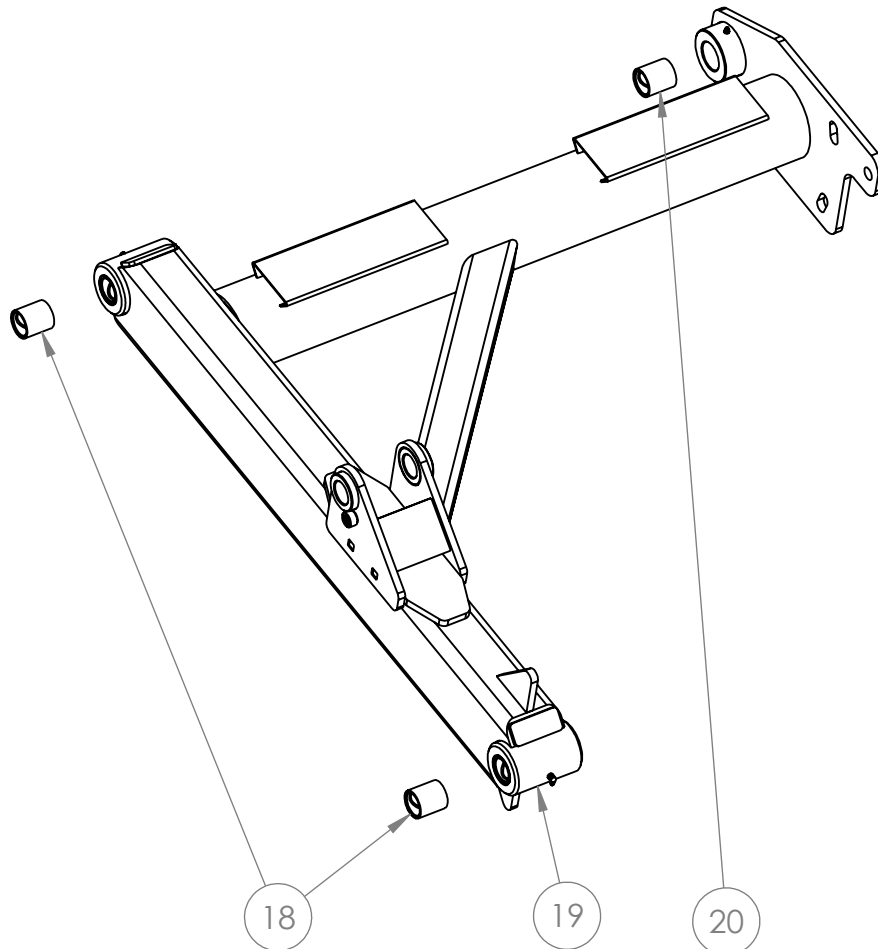

OPTIONAL

ITEM NO.	PART NUMBER	DESCRIPTION	QTY
OPT1	PW-LT078	CAT 4 HITCH	1
OPT2	42-BAL	BALL INSERT	1

* THE SERIAL NUMBER OF THE EQUIPMENT IS REQUIRED

CALL YOUR LOCAL DEALER FOR PARTS

LASER DRAG SCRAPER

PARTS BOOK

MODELS: LDS11.1, LDS14, LDS16, LDS18, LDS20, LDS22 & LDS24

www.porterswelding.com

ITEM NO.	PART NUMBER	DESCRIPTION	QTY
8	LDS-CA401	PIN INNER ASSEMBLY	4
9	514-WCY	5 X 14 CYLINDER WELDED	2
10	PW-LT030	31 X 13.5-15 TIRE	4
11	PW-LT020	15 X 8 WHEEL	4
12	PW-LWA002	8 ON 8 HUB ASSEMBLY	4
13	PW-LT066	8 ON 8 SPINDLE	4
14	LDS-CA401	WALKING BEAM PIN	2
15	SCR-CA801	WALKING BEAM ASSEMBLY	2
16	LDS-CA304	CENTER PIVOT PIN	1
17	LDS-CA402	PIN OUTER ASSEMBLY	2

* THE SERIAL NUMBER OF THE EQUIPMENT IS REQUIRED

CALL YOUR LOCAL DEALER FOR PARTS

LASER DRAG SCRAPER

PARTS BOOK

MODELS: LDS11.1, LDS14, LDS16, LDS18, LDS20, LDS22 & LDS24

www.porterswelding.com

ITEM NO.	PART NUMBER	DESCRIPTION	QTY
18	10755-BUS	HARDENED INSERT BUSHING	8
19	PW-LB001	3-1/2" X 1-1/2" X 5" BUSHING	2
20	10755-BUS-CP	HARDENED BUSHING WITH HOLE	2

* THE SERIAL NUMBER OF THE EQUIPMENT IS REQUIRED

CALL YOUR LOCAL DEALER FOR PARTS

LASER DRAG SCRAPER

PARTS BOOK

TRANSPORT OPTION

www.porterswelding.com

ITEM NO.	PART NUMBER	DESCRIPTION	QTY
T1	420-TRC	4 x 20 CYLINDER TIE ROD	2
T1	SLK-4020TR	4 X 20 SEAL KIT	2
T2	12.5-16 10	12.5-16 10 TIRE	2
T3	PW-LWT024	16 X 10 WHEEL	2
T4	PW-LWAS002	8 ON 8 HUB ASSEMBLY	2
T5	LDS-CT510	UPRIGHT SLIDE (UHMW)	8
T6	RACHET ASSEMBLY	RACHET ASSEMBLY	1
T7	LDS-CA405	TONGUE PIN	1
T8	LDS-CA404	TRANSPORT TONGUE	1