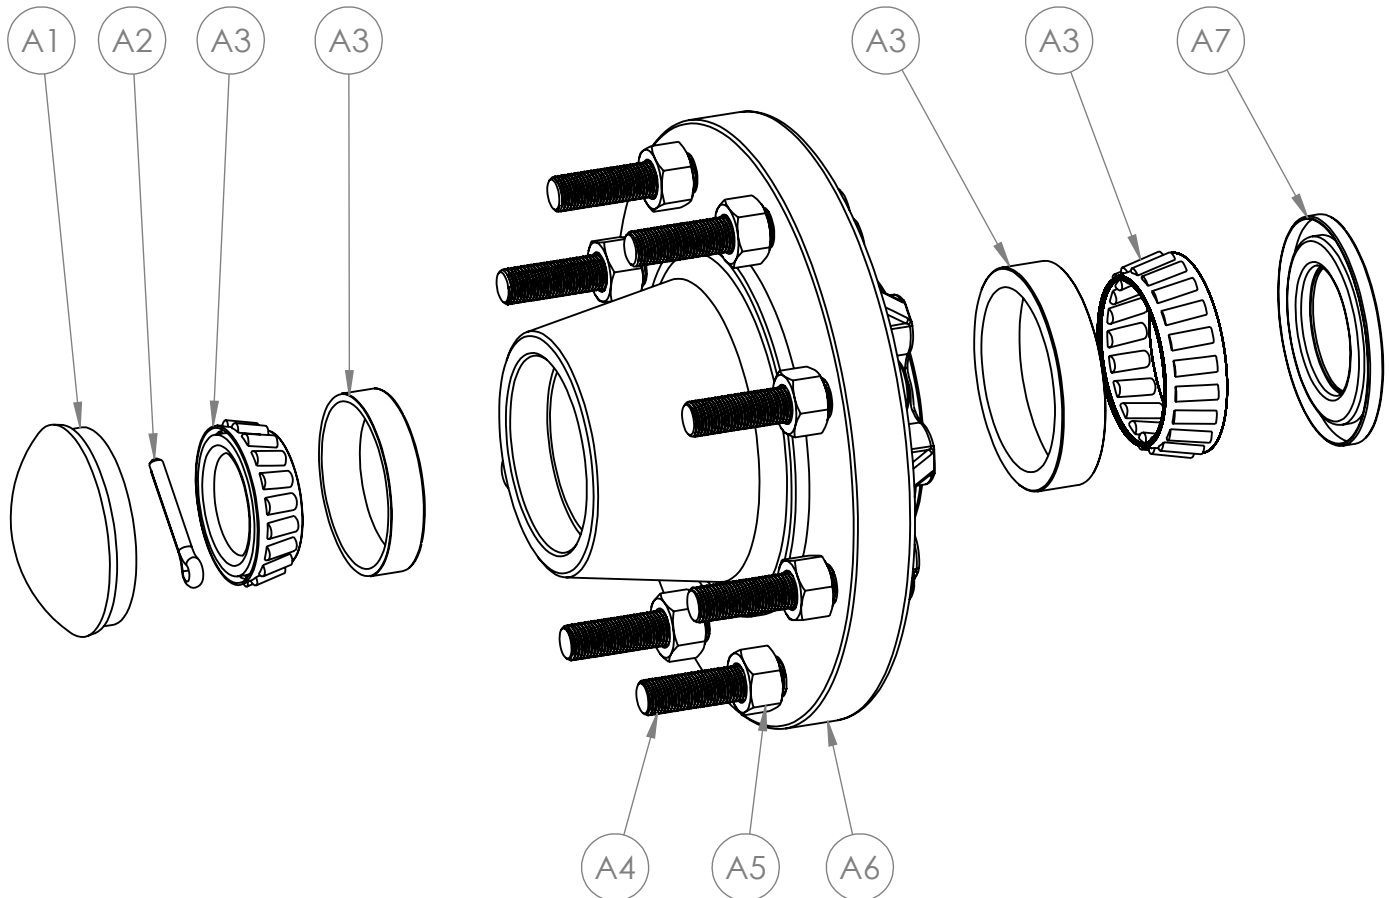

* THE SERIAL NUMBER OF THE EQUIPMENT IS REQUIRED

CALL YOUR LOCAL DEALER FOR PARTS

LASER DRAG SCRAPER

PARTS BOOK

TRANSPORT OPTION

www.porterswelding.com

ITEM NO.	PART NUMBER	DESCRIPTION	QTY
T1	420-TRC	4 x 20 CYLINDER TIE ROD	2
T1	SLK-4020TR	4 X 20 SEAL KIT	2
T2	12.5-16 10	12.5-16 10 TIRE	2
T3	PW-LWT024	16 X 10 WHEEL	2
T4	PW-LWAS002	8 ON 8 HUB ASSEMBLY	2
T5	LDS-CT510	UPRIGHT SLIDE (UHMW)	8
T6	RACHET ASSEMBLY	RACHET ASSEMBLY	1
T7	LDS-CA405	TONGUE PIN	1
T8	LDS-CA404	TRANSPORT TONGUE	1

* THE SERIAL NUMBER OF THE EQUIPMENT IS REQUIRED

CALL YOUR LOCAL DEALER FOR PARTS

LASER DRAG SCRAPER

PARTS BOOK

MODELS: LDS11.1, LDS14, LDS16, LDS18, LDS20, LDS22 & LDS24

www.porterswelding.com

8 ON 8 HUB ASSEMBLY

ITEM	PART NUMBER	DESCRIPTION	QTY
A1	PW-LWT015	DUST CAP	1
A2	PW-LWT009	COTTER PIN	1
A3	808-BER	BEARING KIT	1
A4	PW-LWT011	8 ON 8 STUD	8
A5	PW-LWT017	LUG NUT	8
A6	PW-LWT010	8 ON 8 HUB	1
A7	PW-LWT014	SEAL	1